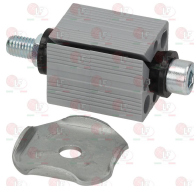

ELECTROLUX PROFESSIONAL 031751

3346152 CASTOR SWIVEL WITH PIN
with ZINC PLATED supports - polypropylene nucleus
synthetic rubber ring
dimension \varnothing 125x30 mm - load capacity 100 kg
pipe pin 40x40 mm

3346196 EXPANDER FOR SQUARE PIPE 36-40 mm

3346156 SQUARE PIPE FLARER 25x25 mm

ELECTROLUX PROFESSIONAL

Suitable for:

Suitable for:

3346157 SQUARE PIPE FLARER 36x36 mm

ELECTROLUX PROFESSIONAL 033655

3346164 CASTOR SWIVEL WITH PIN
with ZINC PLATED supports - polypropylene nucleus
synthetic rubber ring
dimension \varnothing 125x30 mm - load capacity 100 kg
square pipe pin 20x20 mm

3346196 EXPANDER FOR SQUARE PIPE 36-40 mm

3346156 SQUARE PIPE FLARER 25x25 mm

3346157 SQUARE PIPE FLARER 36x36 mm

ELECTROLUX PROFESSIONAL 033655

3346166 CASTOR SWIVEL WITH PIN
with ZINC PLATED supports - polypropylene nucleus
synthetic rubber ring
dimension \varnothing 125x30 mm - load capacity 100 kg
pin for pipe \varnothing 22 mm

Suitable for:

3346160 EXPANDER FOR ROUND PIPE \varnothing 20 mm

3346161 EXPANDER FOR ROUND PIPE \varnothing 30 mm

3346211 ROUND PIPE FLARER \varnothing 22 mm

3346158 ROUND PIPE FLARER \varnothing 25 mm

3346120 CASTOR SWIVEL WITH PIN AND BRAKE
with ZINC PLATED supports - polypropylene nucleus
synthetic rubber ring
dimension \varnothing 125x30 mm - load capacity 100 kg
threaded pin M12 - height 30 mm