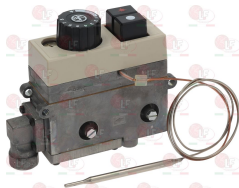

2100757 CONNECTION FOR OLIVE \varnothing 16 mm
thread \varnothing 1/2"M

ELECTROLUX PROFESSIONAL 056688

3523038 ELBOW FLANGE MINISIT \varnothing 1/2"F
with screws and OR

ELECTROLUX PROFESSIONAL 052668

3523037 ELBOW FLANGE MINISIT \varnothing 3/8"
with screws and OR