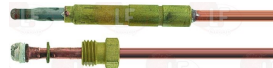

ELECTROLUX PROFESSIONAL 0G2906 ELECTROLUX PROFESSIONAL 020012 ELECTROLUX PROFESSIONAL 7CHG72 ELECTROLUX PROFESSIONAL 0G2906
ELECTROLUX PROFESSIONAL 712344 97202