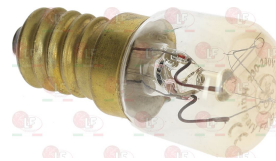

ELECTROLUX PROFESSIONAL 0H7035

D421015 OVEN LAMP DR FISCHER E14 15W 230V
 $\varnothing$ 22x49 mm - max temperature 300°C