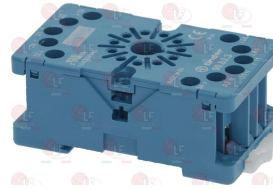

ELECTROLUX PROFESSIONAL 049236

3351037 POWER RELAY FINDER 40.52.8.230.0000
230V 50/60Hz - 2 exchange contacts 8A