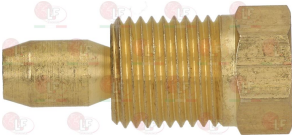

ELECTROLUX PROFESSIONAL

Suitable for:

3526102 ELECTRIC COUPLING WITH CABLE
cable length 1000 mm - 3 wires
for VALVE 820 NOVA-824 NOVASIT-822 NOVA-826 NOVA

ELECTROLUX PROFESSIONAL 0K3022

3020083 FITTING AND OLIVE \varnothing 4 mm
thread M10x1 - h 24 mm