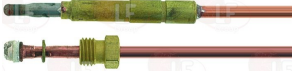

Suitable for:

Suitable for:

3440829 THERMOCOUPLE SIT M8x1 85 cm - 10 PCS