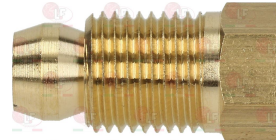

3020084 FITTING AND OLIVE $\varnothing$ 6 mm
thread M10x1 - h 10 mm