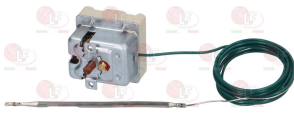

Suitable for:

3444351 THREE-PHASE THERMOSTAT 295°C
with manual reset
covered capillary 1800 mm - 10A 400V
bulb $\varnothing$ 4x125 mm - 10A 400V
for TECNOINOX OVEN
for EMMEPI OVEN 900-750-700-650 - FRY TOP 900-750

ELECTROLUX PROFESSIONAL 004921

3444076 THREE-PHASE THERMOSTAT 30-110°C
D-shaped pin $\varnothing$ 6x4.6 mm
covered capillary length 1200 mm - 10A 400V
bulb $\varnothing$ 6x130 mm