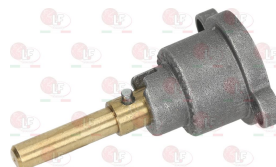

3348220 CAP WITH PIN $\varnothing$ 6x4.6 mm
pin length 30/23 mm upper/lower
for model PEL 21