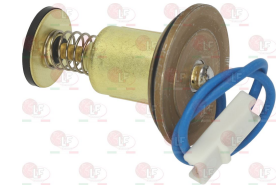

5016719 KNOB EXTENSION LENGTH 86 mm
for VALVE 820 NOVA

3182008 MAGNETIC UNIT SIT
head \varnothing 35 mm - end piece \varnothing 20 mm - length 47 mm
for valve SIT NOVASIT 820

ELECTROLUX PROFESSIONAL 056589