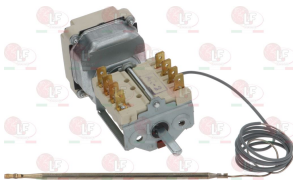

ELECTROLUX PROFESSIONAL 0K5034

3057050 CONNECTING BRACKET 28x21x16 mm
distance between hooking brackets 27 mm
f/connection between selector switch and thermost.

ELECTROLUX PROFESSIONAL 0A0541 4500

ELECTROLUX PROFESSIONAL 0KT779 ELECTROLUX PROFESSIONAL 000061 7078