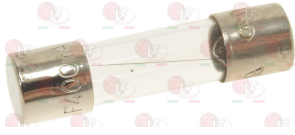

ELECTROLUX PROFESSIONAL 002920

3049041 QUICK ACTING FUSE \varnothing 5x20 mm - 10 PCS
250V 315mA

ELECTROLUX PROFESSIONAL 0W3499 ELECTROLUX PROFESSIONAL 005032

Suitable for:

3049042 QUICK ACTING FUSE \varnothing 5x20 mm - 10 PCS
250V 400mA