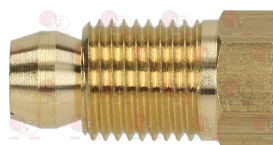

ELECTROLUX PROFESSIONAL 052834

3526127 FLANGE FOR EXTENSION

ELECTROLUX PROFESSIONAL 058773

5050401 OLIVE FOR PIPE \varnothing 10 mm
external \varnothing 13 mm - height 8 mm

3001111 PIEZO IGNITER EUROSIT
M faston \varnothing 2.4 mm