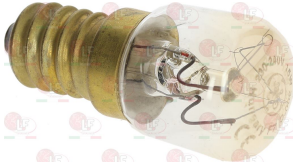

3221041 LAMP E14 15W 230V
max temperature 300°C - dimensions $\varnothing$ 22x50 mm

ELECTROLUX PROFESSIONAL 0H7035

D421015 OVEN LAMP DR FISCHER E14 15W 230V
 $\varnothing$ 22x49 mm - max temperature 300°C