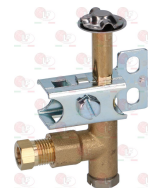

ELECTROLUX PROFESSIONAL 0A0558 1600 ELECTROLUX PROFESSIONAL 0022505
ELECTROLUX PROFESSIONAL 003859 ELECTROLUX PROFESSIONAL 021416 1400
ELECTROLUX PROFESSIONAL 057821 ELECTROLUX PROFESSIONAL 078005 7821
ELECTROLUX PROFESSIONAL 09031 ELECTROLUX PROFESSIONAL 710038 59
ELECTROLUX PROFESSIONAL 710578 21 ELECTROLUX PROFESSIONAL 7021057

**3020003 THREE-FLAME PILOT BURNER SIT
multigas with jet $\varnothing$ 0.20 mm
with 2 positions bracket**