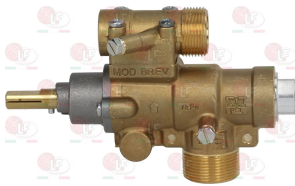

ELECTROLUX PROFESSIONAL 0A0558 1600

ELECTROLUX PROFESSIONAL 0022505

ELECTROLUX PROFESSIONAL 003859 ELECTROLUX PROFESSIONAL 021416 1400

ELECTROLUX PROFESSIONAL 057821 ELECTROLUX PROFESSIONAL 078005 7821

ELECTROLUX PROFESSIONAL 09031 ELECTROLUX PROFESSIONAL 710038 59

ELECTROLUX PROFESSIONAL 710578 21

ELECTROLUX PROFESSIONAL 7021057

4005466 GAS TAP 23S/O
with pilot flame
with horizontal flange
inlet fitting M28x1.5 mm
outlet coupling M24x1.5 mm
without flow regulator
thermocouple fitting M9x1
D-shaped pin $\varnothing$ 10x8 mm

ELECTROLUX PROFESSIONAL 005466

3348060 CAP WITH PIN $\varnothing$ 10x8 mm
pin length 25 mm
for model PEL 23