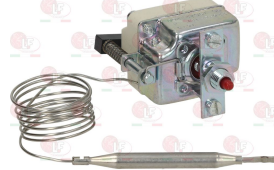

ELECTROLUX PROFESSIONAL 057347

3444080 SINGLE-PHASE THERMOSTAT 220°C
with manual reset
covered capillary length 2020 mm - 16A 250V
bulb $\varnothing$ 6x133 mm