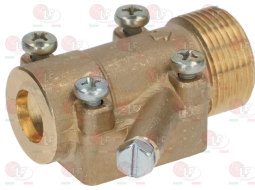

ELECTROLUX PROFESSIONAL

Suitable for:

3348062 CAP WITH PIN $\varnothing$ 10x8 mm
pin length 35/17 mm upper/lower
for model PEL 23

ELECTROLUX PROFESSIONAL 059853

3348237 FLANGE HORIZONTAL $\varnothing$ 12/16 mm
without adjustment
thread M24x1.5 mm
for model PEL 23

Suitable for:

3348027 FLANGE HORIZONTAL $\varnothing$ 12/16 mm
thread M24x1.5 mm
for model PEL 23

3348028 FLANGE VERTICAL $\varnothing$ 12/16 mm
thread M24x1.5
for model PEL 23

3348040 OLIVE FOR PIPE $\varnothing$ 12 mm
 $\varnothing$ ext. 17.5 mm - h 15 mm
for model PEL 23

3348041 OLIVE FOR PIPE $\varnothing$ 16 mm
 $\varnothing$ ext. 18 mm - h 9 mm
for model PEL 23

ELECTROLUX PROFESSIONAL 052671 ELECTROLUX PROFESSIONAL 054817

3348042 OLIVE FOR PIPE $\varnothing$ 20 mm
 $\varnothing$ ext. 23 mm - h 11.5 mm
for model PEL 23

3348036 OLIVE FOR PIPE $\varnothing$ 4 mm
 $\varnothing$ ext. 8 mm - h 8 mm
for model PEL 21-22-24-25

ELECTROLUX PROFESSIONAL 052007 ELECTROLUX PROFESSIONAL 054815

3348037 OLIVE FOR PIPE $\varnothing$ 6 mm
 $\varnothing$ ext. 8 mm - h 7 mm
for model PEL 21-22-24-25

ELECTROLUX PROFESSIONAL 052127

3182020 PEL MAGNETIC GROUP
head $\varnothing$ 24 mm - end $\varnothing$ 18 mm - length 59 mm
thermocouple fitting M9x1
for tap PEL model 23S

ELECTROLUX PROFESSIONAL 020992

ELECTROLUX PROFESSIONAL 056596