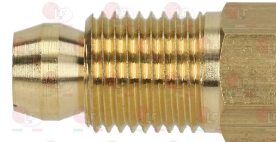

3020103 BRACKET 3 POSITIONS FOR PILOT SIT

Suitable for:

3020109 DEFLECTOR 2 FLAMES FOR PILOT SIT

**3020083 FITTING AND OLIVE \varnothing 4 mm
thread M10x1 - h 24 mm**

**3020084 FITTING AND OLIVE \varnothing 6 mm
thread M10x1 - h 10 mm**