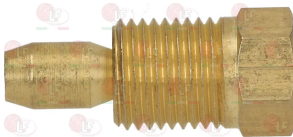

ELECTROLUX PROFESSIONAL 003391

3020083 FITTING AND OLIVE $\varnothing$ 4 mm
thread M10x1 - h 24 mm