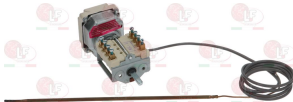

ELECTROLUX PROFESSIONAL 0G2529

3444028 THREE-PHASE THERMOSTAT 105-185°C
D-shaped pin $\varnothing$ 6x4.6 mm
covered capillary length 2800 mm - 10A 400V
bulb $\varnothing$ 4x235 mm