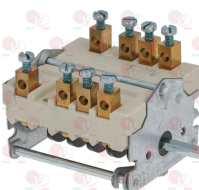

3057013 **SELECTOR SWITCH 0-1 0-1 POSITIONS**
contact capacity 32A 250V - max 150°C
D-shaped pin \varnothing 6x4.6 mm

ELECTROLUX PROFESSIONAL Z05085 ELECTROLUX PROFESSIONAL 044104 1200
ELECTROLUX PROFESSIONAL 050857 ELECTROLUX PROFESSIONAL 078005 0857
ELECTROLUX PROFESSIONAL 434203 2700 ELECTROLUX PROFESSIONAL 481851
ELECTROLUX PROFESSIONAL 500508 57007 ELECTROLUX PROFESSIONAL 710508
ELECTROLUX PROFESSIONAL 702105 0857