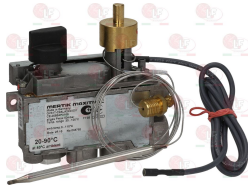

ELECTROLUX PROFESSIONAL 0C0444 ELECTROLUX PROFESSIONAL 0C5249

3241709 ADAPTER FOR KNOB $\varnothing$ 27 mm
D-shaped hole 8x6.5 mm