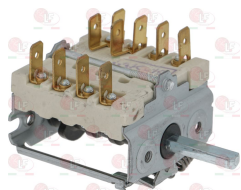

ELECTROLUX PROFESSIONAL 032677

3057255 **SELECTOR SWITCH 0-1 POSITIONS**
contact capacity 16A 250V - max 150°C
D-shaped pin $\varnothing$ 6x4.6 mm