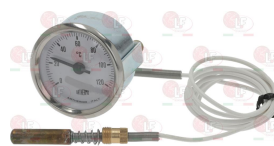

ELECTROLUX PROFESSIONAL 032085 ELECTROLUX PROFESSIONAL 034075