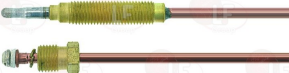

ELECTROLUX PROFESSIONAL 020756

**40C1634 THERMOCOUPLE SIT M9x1 180 cm
ALUMINIZED HEAD**