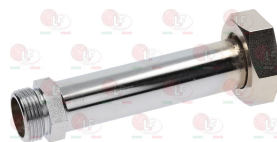

ELECTROLUX PROFESSIONAL 032461

3316013 ST. STEEL/PLASTIC DRAIN ASSEMBLY $\varnothing$ 2"
external $\varnothing$ 70 mm - internal $\varnothing$ 50 mm
connection $\varnothing$ 59 mm