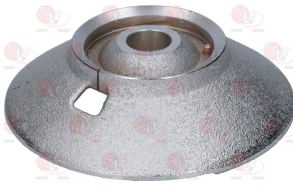

ELECTROLUX PROFESSIONAL 002461

ELECTROLUX PROFESSIONAL

3025011 BURNER RING $\varnothing$ 100 mm

5108487 BURNER RING $\varnothing$ 100 mm