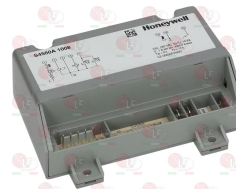

ELECTROLUX PROFESSIONAL 0E1499 ELECTROLUX PROFESSIONAL 002351

2101103 CONTROL BOX 577 DBC
model SIT - 220/240V 50/60Hz 20VA