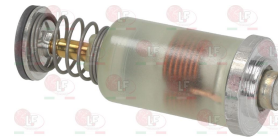

ELECTROLUX PROFESSIONAL 020992

ELECTROLUX PROFESSIONAL

Suitable for:

3348059 **MAGNET PROTECTION NUT M9x1**
thread M18x1mm
for model PEL 20-21-22

3182011 **MAGNETIC UNIT PEL SMALL HEAD**
head \varnothing 15 mm - end piece \varnothing 11 mm - length 44 mm
for PEL tap models 20-21
for EGA tap model 25213
for JUNKERS tap model CH110