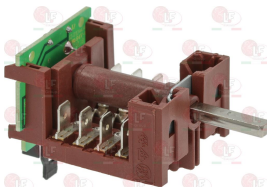

ELECTROLUX PROFESSIONAL 0C9939

ELECTROLUX PROFESSIONAL 0G3278