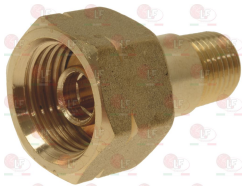

Suitable for:

3350002 PRESSURE REGULATOR BP2205
capacity 7 Kg/h
inlet $\varnothing$ 1/4"F
outlet $\varnothing$ 1/2"F
LPG low pressure regulator
outlet pressure 30mbar(25÷45mbar)

ELECTROLUX PROFESSIONAL 0S0027

3350012 INJECTOR NUT $\varnothing$ 1/4" M

Suitable for:

3350008 HOSE-END FITTING $\varnothing$ 1/2" M

3350003 REGULATOR BP2205
capacity 10 Kg/h
inlet $\varnothing$ 1/4"F
outlet $\varnothing$ 1/2"F
LPG low pressure regulator
outlet pressure 30mbar(25÷45mbar)

ELECTROLUX PROFESSIONAL 0S0028

3350012 INJECTOR NUT $\varnothing$ 1/4" M

3350008 HOSE-END FITTING $\varnothing$ 1/2" M

Pressure switches

40C4143 EXPANSION CONT.PRESSURE SWITCH 70x60x30mm
hose-end fittings $\varnothing$ 12 mm

ELECTROLUX PROFESSIONAL 0C4143

3320199 PRESSURE SWITCH 1 LEVEL
calibration 320/200 mm
250V 16A
max operating temperature 85°C

ELECTROLUX PROFESSIONAL 0C0872