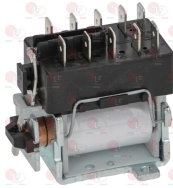

ELECTROLUX PROFESSIONAL 048519 ELECTROLUX PROFESSIONAL 054544 ELECTROLUX PROFESSIONAL 075796

3446217 MICRO-CONTACTOR TRIPUS 307P002
16A 400V 1.5Kw - coil 220/230V 50Hz
4 contacts NO

ELECTROLUX PROFESSIONAL 0H6541

3351019 THERMAL RELAY ABB TF42
7.6÷10A
1 normally open contact
1 normally closed contact