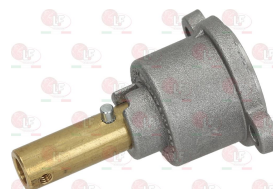

ELECTROLUX PROFESSIONAL

Suitable for:

3348032 PIPE FITTING $\varnothing$ 12 mm
thread M20x1.5 mm - h 15 mm
for model PEL 22-24-25

ELECTROLUX PROFESSIONAL 050670

3020078 PIPE FITTING $\varnothing$ 6 mm
thread M10x1 - h 10.5 mm

ELECTROLUX PROFESSIONAL 0A0558 1600

ELECTROLUX PROFESSIONAL 003859 ELECTROLUX PROFESSIONAL 021416 1400

ELECTROLUX PROFESSIONAL 057821 ELECTROLUX PROFESSIONAL 078005 7821

ELECTROLUX PROFESSIONAL 09031 ELECTROLUX PROFESSIONAL 710038 59

ELECTROLUX PROFESSIONAL 710578 21

3348297 VERTICAL FLANGE $\varnothing$ 12/10 mm
without flow regulator
thread M20x1.5 mm
for model PEL 22

ELECTROLUX PROFESSIONAL 0022505

Suitable for:

3348029 PIPE FITTING $\varnothing$ 4 mm
thread M10x1 mm - h 11 mm
for model PEL 21-22-24-25

ELECTROLUX PROFESSIONAL 052125

5014757 PIPE FITTING $\varnothing$ 6 mm
thread M10x1 mm - h 11 mm

3348002 GAS TAP 22S/O
with pilot flame
with horizontal flange
fittings $\varnothing$ M20x1.5mm
with flow regulator
thermocouple connection M9x1
D-shaped pin $\varnothing$ 10x8 mm

ELECTROLUX PROFESSIONAL 0M0883 ELECTROLUX PROFESSIONAL 0S0595

3348229 CAP WITH PIN $\varnothing$ 10 mm
pin length 31 mm
for model PEL 22S/O