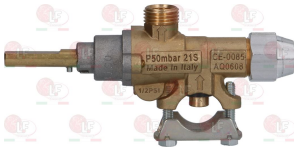

3348074 GAS TAP 21/S
with pilot flame
flange pipe connection $\varnothing$ 21 mm
outlet fitting $\varnothing$ M16x1.5mm
with flow regulator
thermocouple connection M8x1
D-shaped pin $\varnothing$ 8x6.5 mm
pin length 32/25 mm upper/lower