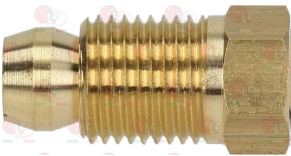

ELECTROLUX PROFESSIONAL 052834

Suitable for:

2100724 COIL 24V
for valve 830 TANDEM-836 TANDEM