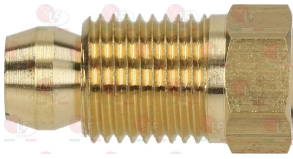

**3020083 FITTING AND OLIVE ø 4 mm
thread M10x1 - h 24 mm**

ELECTROLUX PROFESSIONAL 052833

ELECTROLUX PROFESSIONAL

Suitable for:

3020084 FITTING AND OLIVE \varnothing 6 mm
thread M10x1 - h 10 mm

ELECTROLUX PROFESSIONAL 052834