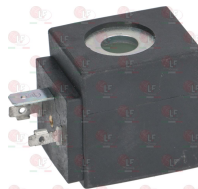

ELECTROLUX PROFESSIONAL 0K5119

3120373 SOLENOID VALVE L621B03 230V 50Hz
for water
2 ways - connections G1/2"-G1/4"FF
coil model EMZA34AA 230V 50Hz

3120567 COIL SIRAI ZA34A 230V 14VA 50Hz
length 30 mm - height 40 mm
width 41 mm