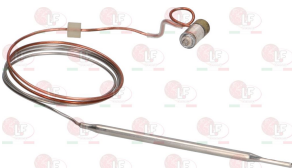

3523039 SENSING ELEMENT MINISIT 30 $\div$ 100°C
capillary length 1050 mm
bulb $\varnothing$ 5x125 mm