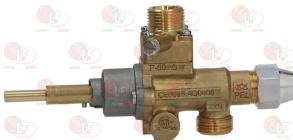

2110454 GAS TAP 22S/V
with pilot flame
with vertical flange
fittings M20x1.5 mm
with by-pass $\varnothing$ 0.35 mm
thermocouple fitting M8x1
D-shaped pin $\varnothing$ 6x4.6 mm
pin length 45/20 mm left

ELECTROLUX PROFESSIONAL T19012 964

3348229 CAP WITH PIN $\varnothing$ 10 mm
pin length 31 mm
for model PEL 22S/0