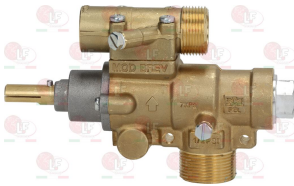

ELECTROLUX PROFESSIONAL 0A0558 1600

ELECTROLUX PROFESSIONAL 0022505

ELECTROLUX PROFESSIONAL 003859 ELECTROLUX PROFESSIONAL 021416 1400

ELECTROLUX PROFESSIONAL 057821 ELECTROLUX PROFESSIONAL 078005 7821

ELECTROLUX PROFESSIONAL 09031 ELECTROLUX PROFESSIONAL 710038 59

ELECTROLUX PROFESSIONAL 710578 21

ELECTROLUX PROFESSIONAL 7021057

3348012 GAS TAP 23S/O
with pilot flame
with horizontal flange
inlet fitting M28x1.5mm
outlet connection M24x1.5mm
with flow regulator
thermocouple connection M10x1
D-shaped pin $\varnothing$ 10x8 mm

ELECTROLUX PROFESSIONAL 0A2146

3348060 CAP WITH PIN $\varnothing$ 10x8 mm
pin length 25 mm
for model PEL 23