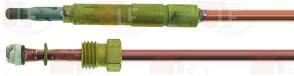

Suitable for:

3440832 THERMOCOUPLE SIT M8x1 150 cm - 10 PCS

ELECTROLUX PROFESSIONAL 0G2023

Suitable for:

**3440857 THERMOCOUPLE SIT M8x1 150 cm - 10 PCS
CONNECTOR M8x1**