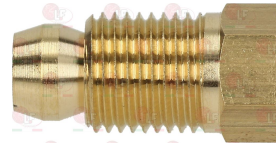

Suitable for:

3020084 FITTING AND OLIVE $\varnothing$ 6 mm
thread M10x1 - h 10 mm