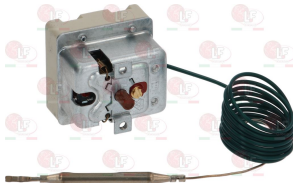

ELECTROLUX PROFESSIONAL 004600

ELECTROLUX PROFESSIONAL 055996

3444561 **THREE-PHASE THERMOSTAT 50-300°C**
D-shaped pin $\varnothing$ 6x4.6 mm
covered capillary length 1740 mm - 16A 230V
bulb $\varnothing$ 6x80 mm

3444033 **THREE-PHASE THERMOSTAT 60-165°C**
D-shaped pin $\varnothing$ 6x4.6 mm
capillary length 900 mm - 10A 400V
bulb $\varnothing$ 8x115 mm - with stuffing gland fitting M14x