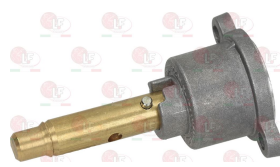

Suitable for:

3348245 CAP WITH PIN \varnothing 10x8 mm
pin length 34/26 mm upper/lower
for model PEL 22S

3348019 CAP WITH PIN \varnothing 10x9 mm
pin length 26 mm
for model PEL 22

3348232 CAP WITH PIN \varnothing 8x6.5 mm
pin length 39/7 mm upper/lower
for model PEL 22