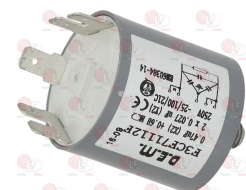

ELECTROLUX PROFESSIONAL 046217