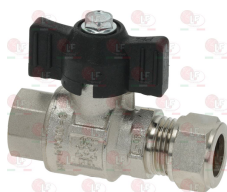

ELECTROLUX PROFESSIONAL 058610