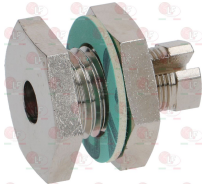

ELECTROLUX PROFESSIONAL 056577

ELECTROLUX PROFESSIONAL 056587

3523060 OIL SEAL FITTING $\varnothing$ 6.5 mm
internal thread M10x0.75 - external thread M14x1.5