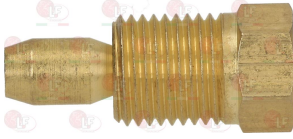

ELECTROLUX PROFESSIONAL

Suitable for:

3020083 FITTING AND OLIVE $\varnothing$ 4 mm
thread M10x1 - h 24 mm