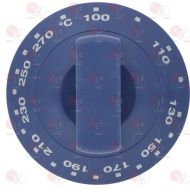

ELECTROLUX PROFESSIONAL 0C5256

40C2015 KNOB BLUE ø 60 mm 100-300°C
D-shaped hole 6x4.6 mm