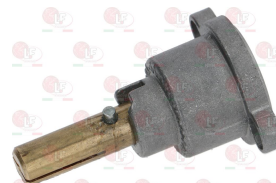

3348021 CAP WITH PIN $\varnothing$ 8x6.5 mm
pin length 22 mm
for model PEL 21S