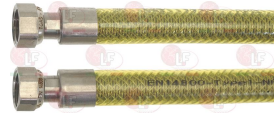

ELECTROLUX PROFESSIONAL 0S1008

3449585 GAS HOSE $\varnothing$ 1/2"FF 2000 mm
made of steel AISI 316L
max temperature 60°C - max pressure 0.5 bar
resistance to 6 bar internal pressure
resistance in case of fire 30 minutes at 650°C
flow rate efficiency 2.2 m³/h
in compliance w/the EUROPEAN CERTIFICATION EN14800