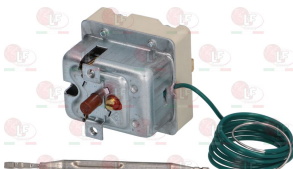

ELECTROLUX PROFESSIONAL 005931

40C0999 SINGLE-PHASE THERMOSTAT 268°C
with automatic reset
capillary length covered 1250 mm
bulb $\varnothing$ 6x78 mm