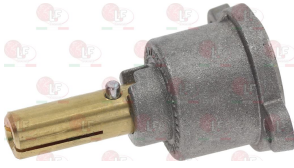

ELECTROLUX PROFESSIONAL 0C0489 ELECTROLUX PROFESSIONAL 0C7371 ELECTROLUX PROFESSIONAL 0C8647

3348229 CAP WITH PIN \varnothing 10 mm
pin length 31 mm
for model PEL 22S/O

Suitable for:

3348017 CAP WITH PIN \varnothing 10x8 mm
pin length 25/14 mm
for model PEL 22