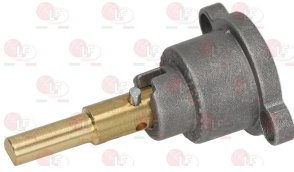

ELECTROLUX PROFESSIONAL

Suitable for:

3348221 CAP WITH PIN $\varnothing$ 6x4.6 mm
pin length 30/17,5 mm upper/lower
for model PEL 21