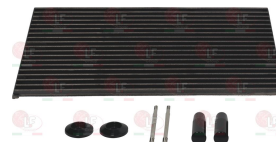

ELECTROLUX PROFESSIONAL 0C2571

40C0450 CAST IRON SUPPORT GRID 640x160x50 mm

ELECTROLUX PROFESSIONAL 0C0450

3312068 COOKING GRID 640x175 mm

ELECTROLUX PROFESSIONAL 0CB528 ELECTROLUX PROFESSIONAL 0C0424

3312039 KIT COOKING GRID 540x340 mm