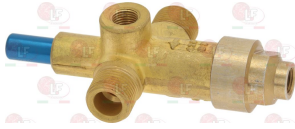

Suitable for:

Suitable for:

3523005 VALVE B3C $\varnothing$ 3/8"MM
with pilot burner outlet
inlet $\varnothing$ 3/8" M - outlet $\varnothing$ 3/8" M
thermocouple connection M9x1
maximum gas inlet pressure 50 mbar
ambient temperature 0÷80°C
inlet and outlet at 90 degree for valves