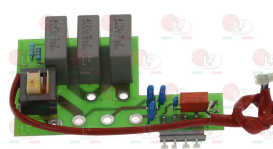

ELECTROLUX PROFESSIONAL 0G4603 ELECTROLUX PROFESSIONAL 0G6209 ELECTROLUX PROFESSIONAL 0K5145 ELECTROLUX PROFESSIONAL 0G3520

5062966 ELECTRONIC BOARD 400V 148x90 mm
for INDUCTION HOB