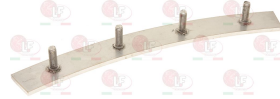

ELECTROLUX PROFESSIONAL 054723

Hinges, catches and accessories

4002983 BLOCK HINGE \varnothing 47x77 mm

ELECTROLUX PROFESSIONAL 002983

4006925 BRACKET REINFORCED HINGE 180x20 mm
height 18 mm

ELECTROLUX PROFESSIONAL 006925