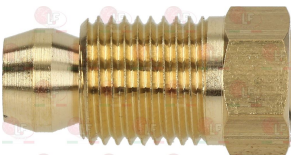

ELECTROLUX PROFESSIONAL 0K3022

3020084 FITTING AND OLIVE $\varnothing$ 6 mm
thread M10x1 - h 10 mm