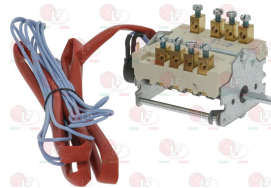

ELECTROLUX PROFESSIONAL 0K5163

40C0084 KIT SELECTOR SWITCH 0-9 POSITIONS
complete with indicator lamp, connectors
and cables - potentiometer
contact capacity 16A 250V