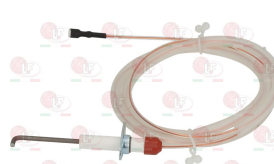

ELECTROLUX PROFESSIONAL 0C7418