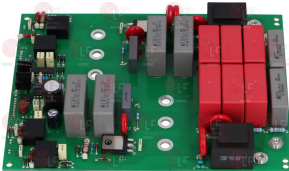

ELECTROLUX PROFESSIONAL 0G2337 ELECTROLUX PROFESSIONAL 0G2629

40G4209 MOTHERBOARD 335x110 mm