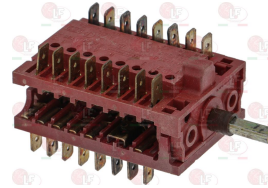

ELECTROLUX PROFESSIONAL 0H6101

Solenoid valves

3120016 ADJUSTER FOR OUTLET ELBI NEUTRAL
flow rate 1.2 L/min - tolerance +/- 25%