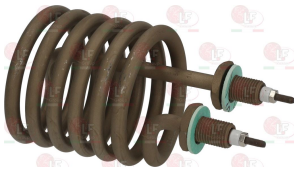

ELECTROLUX PROFESSIONAL 0K8600

3355125 HEATING ELEMENT 550W 220V
length 430 mm - width 45 mm
flange 60x40 mm
operating ambient: dry

ELECTROLUX PROFESSIONAL 0A2197

3355510 HEATING ELEMENT 5500W 230V
length 325 mm - width 100 mm
height 275 mm - flange 60x30 mm