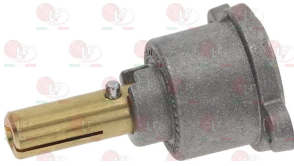

ELECTROLUX PROFESSIONAL

Suitable for:

3348017 CAP WITH PIN $\varnothing$ 10x8 mm
pin length 25/14 mm
for model PEL 22