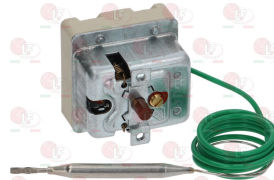

ELECTROLUX PROFESSIONAL 0K4856

3444567 THREE-PHASE THERMOSTAT 145°C
with manual reset
capillary length 1750 mm - 16A 230V
bulb $\varnothing$ 3.1x180 mm - with adapter nipple band M9x1