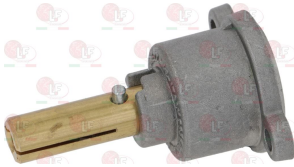

ELECTROLUX PROFESSIONAL 056597

3348336 CAP WITH PIN $\varnothing$ 10x8 mm
pin length 25/17 mm
for model PEL 22