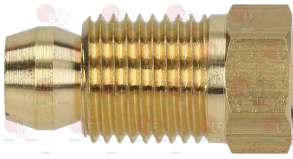

3020083 FITTING AND OLIVE \varnothing 4 mm
thread M10x1 - h 24 mm

ELECTROLUX PROFESSIONAL 056009

ELECTROLUX PROFESSIONAL 052833

ELECTROLUX PROFESSIONAL

Suitable for:

3020084 FITTING AND OLIVE \varnothing 6 mm
thread M10x1 - h 10 mm