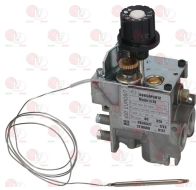

ELECTROLUX PROFESSIONAL

Suitable for:

5050401 OLIVE FOR PIPE $\varnothing$ 10 mm
external $\varnothing$ 13 mm - height 8 mm

Suitable for:

3020082 OLIVE FOR PIPE $\varnothing$ 12 mm
 $\varnothing$ ext. 14 mm - h 6 mm
for model PEL 22-24-25

ELECTROLUX PROFESSIONAL 004374 ELECTROLUX PROFESSIONAL 027478 ELECTROLUX PROFESSIONAL 050682
ELECTROLUX PROFESSIONAL 054979

3001111 PIEZO IGNITER EUROSIT
M faston $\varnothing$ 2.4 mm

3020079 PIPE FITTING $\varnothing$ 12 mm
thread $\varnothing$ 3/8" M - h 20 mm

3526123 RUBBER PROTECTION FOR EUROSIT VALVE

3526139 VALVE 630 EUROSIT OVEN $80 \div 320^{\circ}\text{C}$
inlet $\varnothing$ 3/8" F - outlet $\varnothing$ 3/8" F
thermocouple connection M9x1
maximum gas inlet pressure 50 mbar
outlet pressure adjustment range
3 $\div$ 18 mbar
capillary length 1000 mm
bulb $\varnothing$ 4x72 mm

3526260 CAP FOR VALVE EUROSIT $\varnothing$ 3/8"
with OR

ELECTROLUX PROFESSIONAL 0C6235 ELECTROLUX PROFESSIONAL 058772 ELECTROLUX PROFESSIONAL 0630327
ELECTROLUX PROFESSIONAL 083587 3700

4056009 CAP FOR VALVE EUROSIT-MERTIK $\varnothing$ 3/8"
with OR

3020083 FITTING AND OLIVE $\varnothing$ 4 mm
thread M10x1 - h 24 mm

ELECTROLUX PROFESSIONAL 056009

ELECTROLUX PROFESSIONAL 052833