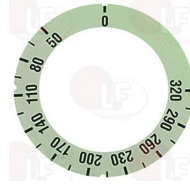

3241462 SELF-STICK DISK 50-320°C
external ø 63 mm