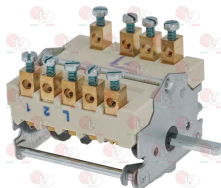

3057004 **SELECTOR SWITCH 0-4 POSITIONS**
contact capacity 16A 250V - max 150°C
D-shaped pin \varnothing 6x4.6 mm

ELECTROLUX PROFESSIONAL 051647

3057006 **SELECTOR SWITCH 0-4 POSITIONS**
contact capacity 32A 250V - max 150°C
D-shaped pin \varnothing 6x4.6 mm