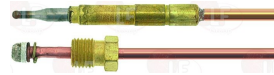

3440895 THERMOCOUP.SIT QUICK M9x1 150 cm -10 PCS