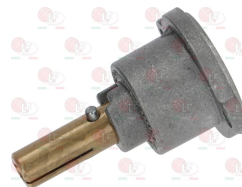

Suitable for:

3348031 PIPE FITTING $\varnothing$ 10 mm
thread M20x1.5 mm - h 15 mm
for model PEL 22-24-25

ELECTROLUX PROFESSIONAL 0A0500 0200
ELECTROLUX PROFESSIONAL 052124 ELECTROLUX PROFESSIONAL 078005 2124
ELECTROLUX PROFESSIONAL 500521 24000
ELECTROLUX PROFESSIONAL 710521 24

ELECTROLUX PROFESSIONAL

Suitable for:

3348032 PIPE FITTING $\varnothing$ 12 mm
thread M20x1.5 mm - h 15 mm
for model PEL 22-24-25

ELECTROLUX PROFESSIONAL 0214164 ELECTROLUX PROFESSIONAL 050670
ELECTROLUX PROFESSIONAL 5540521

3348029 PIPE FITTING $\varnothing$ 4 mm
thread M10x1 mm - h 11 mm
for model PEL 21-22-24-25

ELECTROLUX PROFESSIONAL 052125

3020078 PIPE FITTING $\varnothing$ 6 mm
thread M10x1 - h 10.5 mm

ELECTROLUX PROFESSIONAL 0A0558 1600 ELECTROLUX PROFESSIONAL 002250
ELECTROLUX PROFESSIONAL 003859 ELECTROLUX PROFESSIONAL 021416 1400
ELECTROLUX PROFESSIONAL 057821 ELECTROLUX PROFESSIONAL 078005 7821
ELECTROLUX PROFESSIONAL 09031 ELECTROLUX PROFESSIONAL 710038 59
ELECTROLUX PROFESSIONAL 710578 21 ELECTROLUX PROFESSIONAL 702105

5014757 PIPE FITTING $\varnothing$ 6 mm
thread M10x1 mm - h 11 mm

3348297 VERTICAL FLANGE $\varnothing$ 12/10 mm
without flow regulator
thread M20x1.5 mm
for model PEL 22

3348011 GAS TAP 23S/O
with pilot flame
with horizontal flange
inlet fitting M28x1.5mm
outlet fitting M24x1.5mm
with flow regulator
thermocouple connection M9x1
D-shaped pin $\varnothing$ 10x8 mm