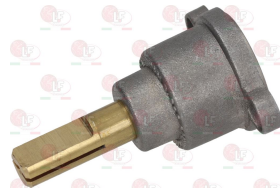

3348020 CAP WITH PIN $\varnothing$ 8x6.5 mm
pin length 22 mm
for model PEL 20S