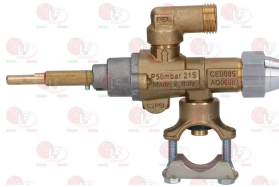

40KI367 GAS TAP 21/S
with pilot flame
flange connection pipe \varnothing 21 mm
outlet fitting M16x1.5 mm
with flow regulator
thermocouple connection M8x1
pin length 45/19 mm
D-shaped pin \varnothing 6x4.6 mm