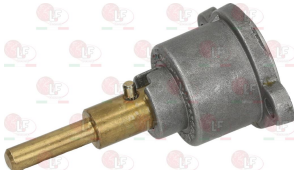

ELECTROLUX PROFESSIONAL 056597

3348231 CAP WITH PIN $\varnothing$ 6x4.6 mm
pin length 35/21 mm upper/lower
for model PEL 22