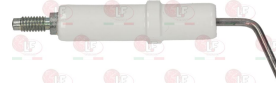

ELECTROLUX PROFESSIONAL

Suitable for:

3020060 IGNITION PLUG ROUND \varnothing 7x44 mm
M faston M 4x1 mm
overall length 82 mm
model CB505/021 Junkers
for model P502F

Suitable for:

3020026 IGNITION PLUG ROUND \varnothing 9x39 mm
M faston M4x1 mm
overall length 67 mm
for pilot burner series CB 502