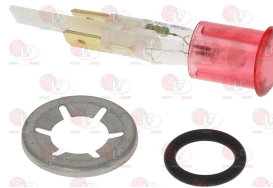

ELECTROLUX PROFESSIONAL 005010 ELECTROLUX PROFESSIONAL 058658

3221301 INDICATOR LIGHT RED 240V
head $\varnothing$ 16 mm - hole $\varnothing$ 13 mm - 150°C