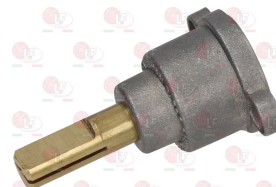

ELECTROLUX PROFESSIONAL 059854