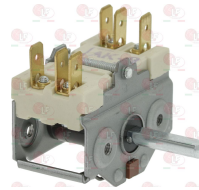

ELECTROLUX PROFESSIONAL 031481 ELECTROLUX PROFESSIONAL 054375 ELECTROLUX PROFESSIONAL 058125
ELECTROLUX PROFESSIONAL 064130 0100 ELECTROLUX PROFESSIONAL 064180
ELECTROLUX PROFESSIONAL 078003 1481 ELECTROLUX PROFESSIONAL 078005
ELECTROLUX PROFESSIONAL 078005 8125 ELECTROLUX PROFESSIONAL 481852
ELECTROLUX PROFESSIONAL 492101 5600 ELECTROLUX PROFESSIONAL 500543
ELECTROLUX PROFESSIONAL 554031 481 ELECTROLUX PROFESSIONAL 554054
ELECTROLUX PROFESSIONAL 554058 125 ELECTROLUX PROFESSIONAL 603001
ELECTROLUX PROFESSIONAL 710314 81 ELECTROLUX PROFESSIONAL 710543
ELECTROLUX PROFESSIONAL 710581 25 ELECTROLUX PROFESSIONAL 702103
ELECTROLUX PROFESSIONAL 702105 4375

3057140 **SELECTOR SWITCH 0-1 POSITIONS**
contact capacity 32A 250V - max 150°C
D-shaped pin $\varnothing$ 6x4.6 mm