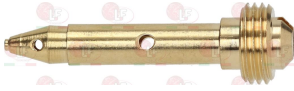

Suitable for:

Suitable for:

3020156 PILOT JET SIT $\varnothing$ 0.25 mm

3020157 PILOT JET SIT $\varnothing$ 0.25 mm

ELECTROLUX PROFESSIONAL Z05833 ELECTROLUX PROFESSIONAL 005004 0000
ELECTROLUX PROFESSIONAL 058330 ELECTROLUX PROFESSIONAL 078005 8330
ELECTROLUX PROFESSIONAL 083086 0701
ELECTROLUX PROFESSIONAL 500583 30007
ELECTROLUX PROFESSIONAL 710583 30

ELECTROLUX PROFESSIONAL 054593

ELECTROLUX PROFESSIONAL 0977051
ELECTROLUX PROFESSIONAL 5540583
ELECTROLUX PROFESSIONAL 7021058

3020202 PILOT JET SIT $\varnothing$ 0.27 mm

3020040 PILOT JET SIT $\varnothing$ 0.30 mm