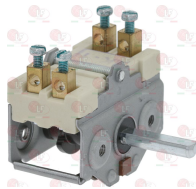

ELECTROLUX PROFESSIONAL 003565
ELECTROLUX PROFESSIONAL 078002 8390
ELECTROLUX PROFESSIONAL 492201 5000
ELECTROLUX PROFESSIONAL 554003 565
ELECTROLUX PROFESSIONAL 710283 90

40KK036 SELECTOR SWITCH 0-1-2 POSITIONS
contact capacity 16A 250V
D-shaped pin ø 6x4.6 mm