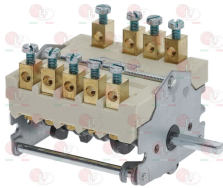

3057023 SELECTOR SWITCH 0-6 POSITIONS
 contact capacity 32A 250V - max 150°C
 D shaft \varnothing 6x4.6 mm

3057024 SELECTOR SWITCH 0-6 POSITIONS
 contact capacity 16A 250V - max 150°C
 D-shaped pin \varnothing 6x4.6 mm