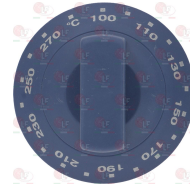

ELECTROLUX PROFESSIONAL 0C2020

40C2023 KNOB BLUE ø 60 mm 100-270°C