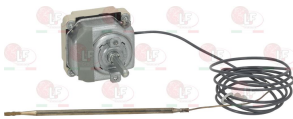

ELECTROLUX PROFESSIONAL 052099

40K5034 THREE-PHASE THERMOSTAT 60-350°C
complete with auxiliary selector switch
D-shaped pin $\varnothing$ 6x4.6 mm
covered capillary length 880 mm
bulb $\varnothing$ 4x128 mm