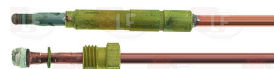

ELECTROLUX PROFESSIONAL 0G2023