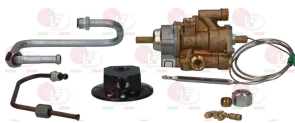

ELECTROLUX PROFESSIONAL 0C0006

3348038 OLIVE FOR PIPE $\varnothing$ 10 mm
 $\varnothing$ ext. 12 mm - h 14 mm
for model PEL 22-24-25