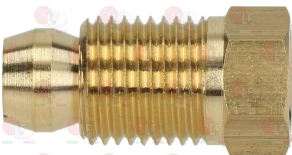

ELECTROLUX PROFESSIONAL 052834

Suitable for:

2100724 COIL 24V
for valve 830 TANDEM-836 TANDEM