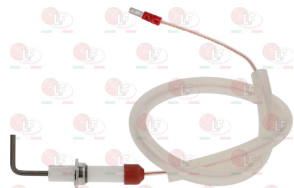

ELECTROLUX PROFESSIONAL 0C7419

3020208 ROUND IGNITION PLUG $\varnothing$ 9x60 mm
with silicone lead 900 mm
overall length 1010 mm
for BRATT PAN series HD900