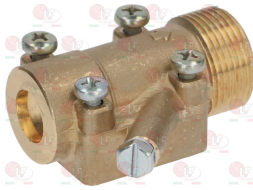

ELECTROLUX PROFESSIONAL

Suitable for:

3348062 CAP WITH PIN $\varnothing$ 10x8 mm
pin length 35/17 mm upper/lower
for model PEL 23

ELECTROLUX PROFESSIONAL 059853

3348237 FLANGE HORIZONTAL $\varnothing$ 12/16 mm
without adjustment
thread M24x1.5 mm
for model PEL 23

Suitable for:

3348027 FLANGE HORIZONTAL $\varnothing$ 12/16 mm
thread M24x1.5 mm
for model PEL 23

3348028 FLANGE VERTICAL $\varnothing$ 12/16 mm
thread M24x1.5
for model PEL 23

3182010 MAGNETIC UNIT PEL
head $\varnothing$ 24 mm - end piece $\varnothing$ 18 mm - length 59 mm
thermocouple coupling M10x1
for PEL tap model 23

3348040 OLIVE FOR PIPE $\varnothing$ 12 mm
 $\varnothing$ ext. 17.5 mm - h 15 mm
for model PEL 23

3348041 OLIVE FOR PIPE $\varnothing$ 16 mm
 $\varnothing$ ext. 18 mm - h 9 mm
for model PEL 23

3348042 OLIVE FOR PIPE $\varnothing$ 20 mm
 $\varnothing$ ext. 23 mm - h 11.5 mm
for model PEL 23

ELECTROLUX PROFESSIONAL 052671 ELECTROLUX PROFESSIONAL 054817

3348036 OLIVE FOR PIPE $\varnothing$ 4 mm
 $\varnothing$ ext. 8 mm - h 8 mm
for model PEL 21-22-24-25

ELECTROLUX PROFESSIONAL 052007 ELECTROLUX PROFESSIONAL 054815

3348037 OLIVE FOR PIPE $\varnothing$ 6 mm
 $\varnothing$ ext. 8 mm - h 7 mm
for model PEL 21-22-24-25

ELECTROLUX PROFESSIONAL 052127

ELECTROLUX PROFESSIONAL 020992