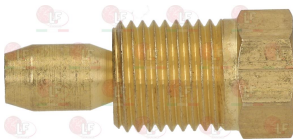

3020083 FITTING AND OLIVE $\varnothing$ 4 mm
thread M10x1 - h 24 mm