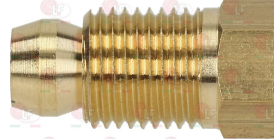

**3020084 FITTING AND OLIVE ϕ 6 mm
thread M10x1 - h 10 mm**