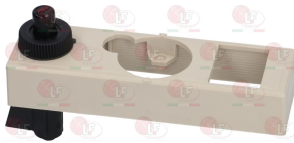

3001071 PIEZO IGNITER MINISIT WITH COVER
M faston 2.4 mm

ELECTROLUX PROFESSIONAL 0C8410 ELECTROLUX PROFESSIONAL 051567 ELECTROLUX PROFESSIONAL 054269

3020079 PIPE FITTING $\varnothing$ 12 mm
thread $\varnothing$ 3/8" M - h 20 mm