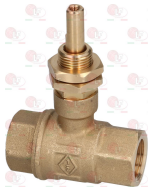

ELECTROLUX PROFESSIONAL 004375

3242233 TAP KNOB - BLACK
D-shape hole \varnothing 9x8 mm

ELECTROLUX PROFESSIONAL 004376

3359142 WATER INLET TAP \varnothing 1/2" M
swivel spout \varnothing 18 mm

ELECTROLUX PROFESSIONAL 002322