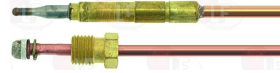

ELECTROLUX PROFESSIONAL

Suitable for:

3440064 NUT FOR THERMOCOUPLE M8x1

ELECTROLUX PROFESSIONAL 055033

Suitable for:

3440895 THERMOCOUP.SIT QUICK M9x1 150 cm -10 PCS

ELECTROLUX PROFESSIONAL 0M0893

3440045 THERMOCOUPLE ASA SIT 150 cm

ELECTROLUX PROFESSIONAL 056715

3440042 THERMOCOUPLE ASA SIT 85 cm

ELECTROLUX PROFESSIONAL 057343

3440022 THERMOCOUPLE JUNKERS M8x1 75 cm

ELECTROLUX PROFESSIONAL 0K0686

40KI368 THERMOCOUPLE M8x1 32 cm with milled fitting M8x1

ELECTROLUX PROFESSIONAL 0KI368

40KI369 THERMOCOUPLE M8x1 75 cm

ELECTROLUX PROFESSIONAL 0KI369

3440079 THERMOCOUPLE M8x1 75 cm COUPLING M6x1

ELECTROLUX PROFESSIONAL 00367 ELECTROLUX PROFESSIONAL 004955

3440047 THERMOCOUPLE M8X1 75 cm HEAD ALUMINIZED

ELECTROLUX PROFESSIONAL 054102 ELECTROLUX PROFESSIONAL 054103 ELECTROLUX PROFESSIONAL 054104 ELECTROLUX PROFESSIONAL 058332

3440847 THERMOCOUPLE SIT M8x1 75 cm - 10 PCS ALUMINIZED HEAD

ELECTROLUX PROFESSIONAL 054102 ELECTROLUX PROFESSIONAL 054103 ELECTROLUX PROFESSIONAL 054104 ELECTROLUX PROFESSIONAL 058332

3440133 THERMOCOUPLE SIT M10x1 100 cm

ELECTROLUX PROFESSIONAL 0A2161

3440135 THERMOCOUPLE SIT M10x1 150 cm

ELECTROLUX PROFESSIONAL 0H6252