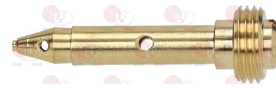

ELECTROLUX PROFESSIONAL Z05833 ELECTROLUX PROFESSIONAL 005004 0000
ELECTROLUX PROFESSIONAL 058330 ELECTROLUX PROFESSIONAL 078005 8330
ELECTROLUX PROFESSIONAL 083086 0701
ELECTROLUX PROFESSIONAL 500583 30007
ELECTROLUX PROFESSIONAL 710583 30

4058525 PILOT JET SIT $\varnothing$ 0.30 mm