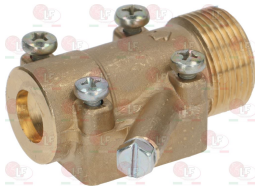

ELECTROLUX PROFESSIONAL

Suitable for:

3348062 CAP WITH PIN $\varnothing$ 10x8 mm
pin length 35/17 mm upper/lower
for model PEL 23

ELECTROLUX PROFESSIONAL 059853

3348237 FLANGE HORIZONTAL $\varnothing$ 12/16 mm
without adjustment
thread M24x1.5 mm
for model PEL 23

Suitable for:

3348027 FLANGE HORIZONTAL $\varnothing$ 12/16 mm
thread M24x1.5 mm
for model PEL 23

3348028 FLANGE VERTICAL $\varnothing$ 12/16 mm
thread M24x1.5
for model PEL 23

3348040 OLIVE FOR PIPE $\varnothing$ 12 mm
 $\varnothing$ ext. 17.5 mm - h 15 mm
for model PEL 23

3348041 OLIVE FOR PIPE $\varnothing$ 16 mm
 $\varnothing$ ext. 18 mm - h 9 mm
for model PEL 23

3348042 OLIVE FOR PIPE $\varnothing$ 20 mm
 $\varnothing$ ext. 23 mm - h 11.5 mm
for model PEL 23

3348036 OLIVE FOR PIPE $\varnothing$ 4 mm
 $\varnothing$ ext. 8 mm - h 8 mm
for model PEL 21-22-24-25

ELECTROLUX PROFESSIONAL 052007 ELECTROLUX PROFESSIONAL 054815

3348037 OLIVE FOR PIPE $\varnothing$ 6 mm
 $\varnothing$ ext. 8 mm - h 7 mm
for model PEL 21-22-24-25

ELECTROLUX PROFESSIONAL 052127

3182020 PEL MAGNETIC GROUP
head $\varnothing$ 24 mm - end $\varnothing$ 18 mm - length 59 mm
thermocouple fitting M9x1
for tap PEL model 23S

ELECTROLUX PROFESSIONAL 020992

ELECTROLUX PROFESSIONAL 056596