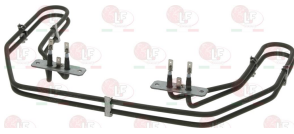

Suitable for:

3755172 HEATING ELEMENT 3500W 230V
length 240 mm - width 380 mm
2 flanges 70x22 mm

ELECTROLUX PROFESSIONAL 0H6213

Suitable for:

7107061 HEATING ELEMENT 3500W 230V
length 130 mm - width 625 mm
height 50 mm - flange 70x22 mm