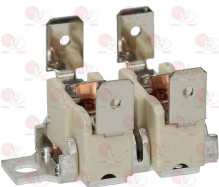

ELECTROLUX PROFESSIONAL 0KL023

5039001 CONTACT THERMOSTAT 50°C
with automatic reset