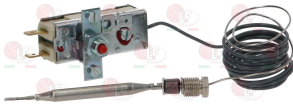

ELECTROLUX PROFESSIONAL 003121

3744065 SINGLE-PHASE THERMOSTAT 240°C
with manual reset
double bulb
covered capillary length 2000 mm
bulb $\varnothing$ 6x135 mm