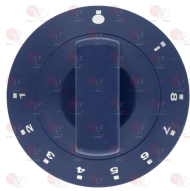

ELECTROLUX PROFESSIONAL 0C2011

40K5583 KNOB BLUE CONTROL PANEL ø 20 mm
D-shaped hole 6x4.6 mm