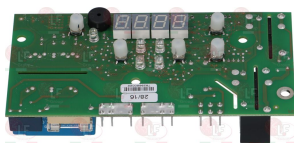

ELECTROLUX PROFESSIONAL 0K5147

40D6702 CONTROL ELECTRONIC BOARD 150x75 mm