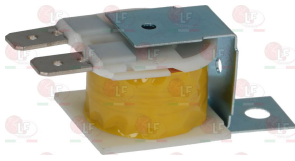

Buzzers

3397302 ALARM BELL 220V

ELECTROLUX PROFESSIONAL 0K2031

Cables for piezo igniters

3001002 IGNITION LEAD 1000 mm
with faston 6.35x0.8 mm for ignition
with faston $\varnothing$ 4 mm for ignition plug