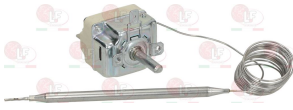

3444489 SINGLE-PHASE THERMOSTAT 30-110°C

D-shaped pin $\varnothing$ 6x4.6 mm
capillary length 1500 mm - 16A 250V
bulb $\varnothing$ 6x125 mm

ELECTROLUX PROFESSIONAL 0A2018

Suitable for:

3444019 SINGLE-PHASE THERMOSTAT 30-90°C

D-shaped pin $\varnothing$ 6x4.6 mm
capillary length 1000 mm - 16A 250V
bulb $\varnothing$ 6x130 mm