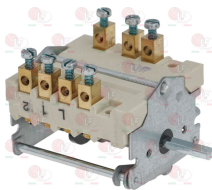

ELECTROLUX PROFESSIONAL 0H6598
ELECTROLUX PROFESSIONAL 029147

3057002 SELECTOR SWITCH 0-3 POSITIONS
contact capacity 32A 250V - max 150°C
D-shaped pin ø 6x4.6 mm