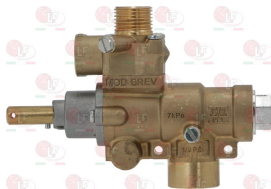

ELECTROLUX PROFESSIONAL 0A0558 1600

ELECTROLUX PROFESSIONAL 0022505

ELECTROLUX PROFESSIONAL 003859 ELECTROLUX PROFESSIONAL 021416 1400

ELECTROLUX PROFESSIONAL 057821 ELECTROLUX PROFESSIONAL 078005 7821

ELECTROLUX PROFESSIONAL 09031 ELECTROLUX PROFESSIONAL 710038 59

ELECTROLUX PROFESSIONAL 710578 21

ELECTROLUX PROFESSIONAL 7021057

3348201 GAS TAP 23S/V
with pilot flame
with vertical flange
inlet connection $\varnothing$ 1/2" F
outlet connection $\varnothing$ 1/2" M
with flow regulator
thermocouple connection M10x1
pin $\varnothing$ 10 mm