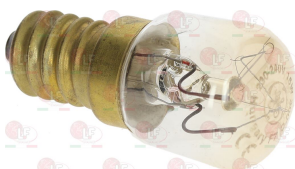

ELECTROLUX PROFESSIONAL 091110

3221330 HALOGEN LAMP OSRAM 1000W 235V
halogen lamp infrared
overall length 475 mm
glass length 338 mm

ELECTROLUX PROFESSIONAL 0K3359

2102048 HALOGEN LAMP R7s 160W 230V
length 118 mm

ELECTROLUX PROFESSIONAL 093041

2111556 HALOGEN LAMP R7s 500W 230V
length 222 mm

ELECTROLUX PROFESSIONAL 0PR505

3221041 LAMP E14 15W 230V
max temperature 300°C - dimensions $\varnothing$ 22x50 mm

ELECTROLUX PROFESSIONAL 0H7035

3221061 LAMP E14 25W 230V
max temperature 300°C - $\varnothing$ 26x57 mm