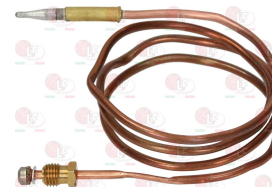

ELECTROLUX PROFESSIONAL 0KI369

3440079 THERMOCOUPLE M8x1 75 cm COUPLING M6x1