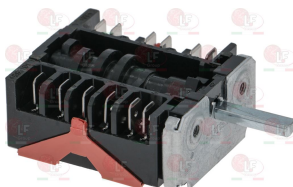

ELECTROLUX PROFESSIONAL 059238

ELECTROLUX PROFESSIONAL 004741