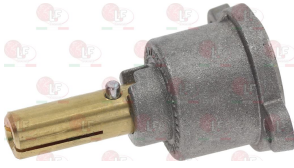

Suitable for:

3348017 CAP WITH PIN \varnothing 10x8 mm
pin length 25/14 mm
for model PEL 22

ELECTROLUX PROFESSIONAL 056597

3348336 CAP WITH PIN \varnothing 10x8 mm
pin length 25/17 mm
for model PEL 22

ELECTROLUX PROFESSIONAL 056597