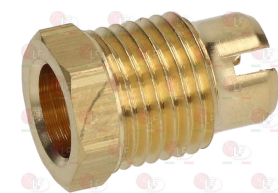

ELECTROLUX PROFESSIONAL 0C0121 ELECTROLUX PROFESSIONAL 003609

Suitable for:

3020513 FITTING AND OLIVE $\varnothing$ 6 mm
thread 10x1 - h 10 mm