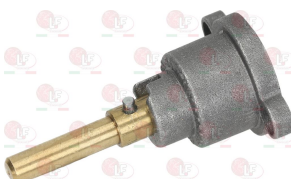

3348220 CAP WITH PIN $\varnothing$ 6x4.6 mm
pin length 30/23 mm upper/lower
for model PEL 21