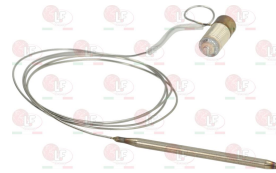

3523048 SENSING ELEMENT MINISIT 100 $\div$ 340 $^{\circ}$ C
stainless steel capillary length 1050 mm
bulb $\varnothing$ 4x72 mm

ELECTROLUX PROFESSIONAL 056593

5058320 TUBE NUT FITTING $\varnothing$ 10 mm
thread M14x1.5 mm - h 18 mm