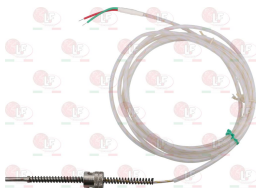

ELECTROLUX PROFESSIONAL 0K5058

40C7421 THERMOCOUPLE PROBE 1500 mm
2-wire probe with faston
bulb $\varnothing$ 3x45 mm