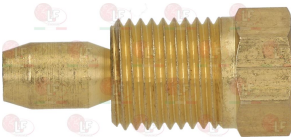

ELECTROLUX PROFESSIONAL 052833

3348041 OLIVE FOR PIPE $\varnothing$ 16 mm
 $\varnothing$ ext. 18 mm - h 9 mm
for model PEL 23