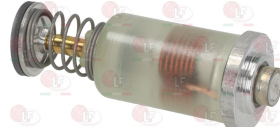

3182011 MAGNETIC UNIT PEL SMALL HEAD
head \varnothing 15 mm - end piece \varnothing 11 mm - length 44 mm
for PEL tap models 20-21
for EGA tap model 25213
for JUNKERS tap model CH110

ELECTROLUX PROFESSIONAL 056595 ELECTROLUX PROFESSIONAL 078005 6595
ELECTROLUX PROFESSIONAL 0982 ELECTROLUX PROFESSIONAL 554056 595
ELECTROLUX PROFESSIONAL 710565 95