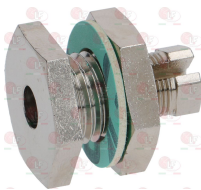

ELECTROLUX PROFESSIONAL

Suitable for:

3523024 VALVE 710 MINISIT FOR FRYER 50÷190°C
inlet $\varnothing$ 1/2"F - outlet $\varnothing$ 3/8"F
thermocouple connection M9x1
maximum gas inlet pressure 50 mbar
ambient temperature 0÷60°C
length capillary 1200 mm
bulb $\varnothing$ 5x95 mm
with an elbow flange $\varnothing$ 1/2"F

ELECTROLUX PROFESSIONAL

3523038 ELBOW FLANGE MINISIT $\varnothing$ 1/2"
with screws and OR

3523035 KNOB MINISIT BLACK $\varnothing$ 37 mm

ELECTROLUX PROFESSIONAL 029648 ELECTROLUX PROFESSIONAL 054268

3182003 MAGNETIC UNIT SIT
head $\varnothing$ 25 mm - end piece $\varnothing$ 17 mm - length 56 mm
for valve SIT AC2 - VR8-MINISIT

ELECTROLUX PROFESSIONAL 056587

3523060 OIL SEAL FITTING $\varnothing$ 6.5 mm
internal thread M10x0.75 - external thread M14x1.5

Suitable for:

2100757 CONNECTION FOR OLIVE $\varnothing$ 16 mm
thread $\varnothing$ 1/2"M

ELECTROLUX PROFESSIONAL 052668

3523037 ELBOW FLANGE MINISIT $\varnothing$ 3/8"
with screws and OR

3523047 LID MINISIT

ELECTROLUX PROFESSIONAL 054881 5000

3523061 NUT $\varnothing$ 1/4"x6 mm

ELECTROLUX PROFESSIONAL 056577

3348044 OLIVE FOR PIPE $\varnothing$ 10 mm
 $\varnothing$ ext. 12 mm - h 5 mm
for model PEL 20-21-24-25

ELECTROLUX PROFESSIONAL 060325