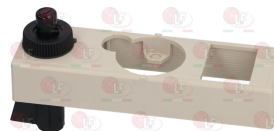

ELECTROLUX PROFESSIONAL 008410 ELECTROLUX PROFESSIONAL 051567 ELECTROLUX PROFESSIONAL 054269