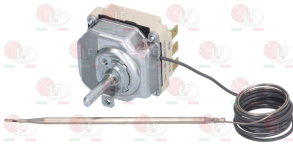

Suitable for:

5069818 THREE-PHASE THERMOSTAT 62-550°C
complete with auxiliary selector switch
D-shaped pin $\varnothing$ 6x4.6 mm
covered capillary length 1120 mm
bulb $\varnothing$ 4x228 mm

ELECTROLUX PROFESSIONAL 0C4278

Suitable for:

3444166 THREE-PHASE THERMOSTAT 95-180°C
D-shaped pin $\varnothing$ 6x4.6 mm
covered capillary length 1800 mm - 10A 400V
bulb $\varnothing$ 6x135 mm - with adapter nipple bland M9x1
with complete tank coupling M12x1

ELECTROLUX PROFESSIONAL 0H6127 ELECTROLUX PROFESSIONAL 0H6233

3444570 THREE-PHASE THERMOSTAT 95-230°C
D-shaped pin $\varnothing$ 6x4.6 mm
covered capillary length 1250 mm
bulb $\varnothing$ 4x128 mm

3444621 WASHER FOR CAPILLARY THERMOSTAT - 10 PCS
 $\varnothing$ 7.7 mm

ELECTROLUX PROFESSIONAL 0C7528 ELECTROLUX PROFESSIONAL 002402

ELECTROLUX PROFESSIONAL 0KL815

3444695 3-PHASE THERMOSTAT 160°C
with manual reset
covered capillary length 900 mm - 20A 380V
bulb $\varnothing$ 6x89 mm - with stuffing gland fitting M10x1

ELECTROLUX PROFESSIONAL 005815

Timers

4002476 TIMER OMRON H3CR-A8 48Vac
programmable time scale from 1,2s to 300h

ELECTROLUX PROFESSIONAL 002476