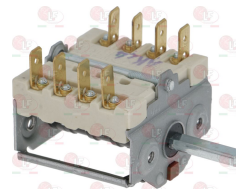

3057140 **SELECTOR SWITCH 0-1 POSITIONS**
contact capacity 32A 250V - max 150°C
D-shaped pin \varnothing 6x4.6 mm

ELECTROLUX PROFESSIONAL 006649

3057177 **SELECTOR SWITCH 0-1 POSITIONS**
contact capacity 16A 250V - max 150°C
D-shaped pin \varnothing 6x4.6 mm