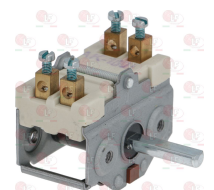

ELECTROLUX PROFESSIONAL 0G2759

3057013 **SELECTOR SWITCH 0-1 0-1 POSITIONS**
contact capacity 32A 250V - max 150°C
D-shaped pin $\varnothing$ 6x4.6 mm