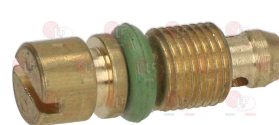

ELECTROLUX PROFESSIONAL 002925