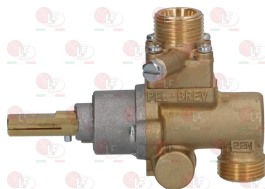

3348004 GAS TAP 22N/V
with pilot flame
with vertical flange
fittings $\varnothing$ M20x1.5mm
with flow regulator
D-shaped pin $\varnothing$ 10x8 mm

ELECTROLUX PROFESSIONAL 052145

3348229 CAP WITH PIN $\varnothing$ 10 mm
pin length 31 mm
for model PEL 22S/0