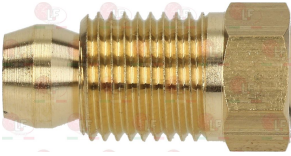

ELECTROLUX PROFESSIONAL

Suitable for:

3020084 FITTING AND OLIVE $\varnothing$ 6 mm
thread M10x1 - h 10 mm

ELECTROLUX PROFESSIONAL 052834

3526076 FLANGE STRAIGHT $\varnothing$ 3/4"
with screws and OR
for valves SIT 820-Honeywell V4400-V4600-VR4605P