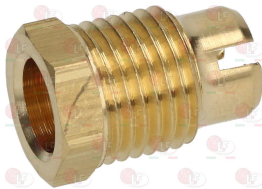

ELECTROLUX PROFESSIONAL 0C0121 ELECTROLUX PROFESSIONAL 003609

3001003 IGNITION PLUG ROUND $\varnothing$ 7x44 mm
M faston M4x1 mm
overall length 65 mm

ELECTROLUX PROFESSIONAL M02E10 ELECTROLUX PROFESSIONAL Z05197 ELECTROLUX PROFESSIONAL Z05675

ELECTROLUX PROFESSIONAL 0A0500 4000

ELECTROLUX PROFESSIONAL 0A0500

ELECTROLUX PROFESSIONAL 0C0488 ELECTROLUX PROFESSIONAL 0G0083 ELECTROLUX PROFESSIONAL 000213

ELECTROLUX PROFESSIONAL 02E10 ELECTROLUX PROFESSIONAL 033027 3532

ELECTROLUX PROFESSIONAL 033027 4014

ELECTROLUX PROFESSIONAL 051565

ELECTROLUX PROFESSIONAL 051977 ELECTROLUX PROFESSIONAL 056754 ELECTROLUX PROFESSIONAL 077019

ELECTROLUX PROFESSIONAL 077752 040111

ELECTROLUX PROFESSIONAL 078005

ELECTROLUX PROFESSIONAL 078005 6754

ELECTROLUX PROFESSIONAL 083089

ELECTROLUX PROFESSIONAL 091505 ELECTROLUX PROFESSIONAL 091505 5_

ELECTROLUX PROFESSIONAL 190127 24

ELECTROLUX PROFESSIONAL 437001

ELECTROLUX PROFESSIONAL 437075 2040111

ELECTROLUX PROFESSIONAL 481851