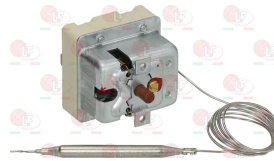

ELECTROLUX PROFESSIONAL 0C4279

3444377 SINGLE-PHASE THERMOSTAT 240°C
with manual reset
covered capillary length 1300 mm - 16A 250V
bulb $\varnothing$ 6x80 mm - with adapter nipple bland M10x1