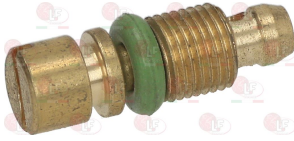

Suitable for:

5053754 BY-PASS SCREW $\varnothing$ 1.30 mm FOR MOD. 20/21
thread M5x0.5

ELECTROLUX PROFESSIONAL 002928

Suitable for:

4003182 BY-PASS SCREW $\varnothing$ 1.40 mm FOR MOD. 20/21
thread M5x0.5