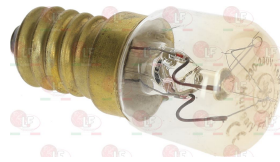

Suitable for:

3221041 LAMP E14 15W 230V
max temperature 300°C - dimensions $\varnothing$ 22x50 mm

ELECTROLUX PROFESSIONAL 0H7035

2101372 LAMP RECEPTACLE FOR LAMP E14 15-25W 230V
mounting hole $\varnothing$ 38 mm
max temperature 300°C