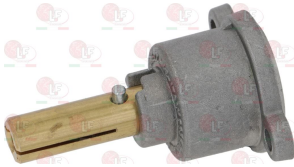

3348336 CAP WITH PIN \varnothing 10x8 mm
pin length 25/17 mm
for model PEL 22

ELECTROLUX PROFESSIONAL 056597

3348231 CAP WITH PIN \varnothing 6x4.6 mm
pin length 35/21 mm upper/lower
for model PEL 22

3348213 FLANGE \varnothing 12/10 mm
without adjustment
thread M20x1.5 mm
for model PEL 22S