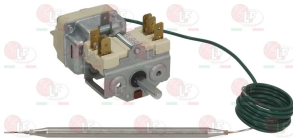

ELECTROLUX PROFESSIONAL 031247