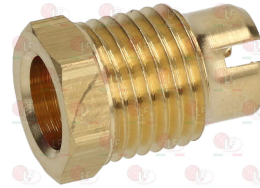

ELECTROLUX PROFESSIONAL 001818 5200
ELECTROLUX PROFESSIONAL 057960 ELECTROLUX PROFESSIONAL 078005 7960
ELECTROLUX PROFESSIONAL 097403 ELECTROLUX PROFESSIONAL 110612 30
ELECTROLUX PROFESSIONAL 500579 60002
ELECTROLUX PROFESSIONAL 710579 60
ELECTROLUX PROFESSIONAL 727759

ELECTROLUX PROFESSIONAL 0214164
ELECTROLUX PROFESSIONAL 0C0121 ELECTROLUX PROFESSIONAL 003609
ELECTROLUX PROFESSIONAL 5540579
ELECTROLUX PROFESSIONAL 7021057

3020200 FITTING FOR THERMOCOUPLE $\varnothing$ 6.5 mm
thread M10x1