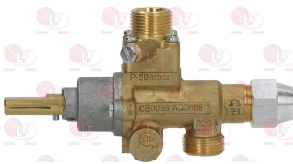

3348003 GAS TAP 22S/V
with pilot flame
with vertical flange
fittings $\varnothing$ M20x1.5mm
with flow regulator
thermocouple connection M9x1
D-shaped pin $\varnothing$ 10x8 mm

ELECTROLUX PROFESSIONAL 0C0489 ELECTROLUX PROFESSIONAL 0C6758 ELECTROLUX PROFESSIONAL 052146
ELECTROLUX PROFESSIONAL 052432 ELECTROLUX PROFESSIONAL 053192

3348229 CAP WITH PIN $\varnothing$ 10 mm
pin length 31 mm
for model PEL 22S/O