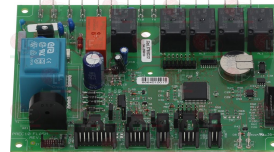

5062966 ELECTRONIC BOARD 400V 148x90 mm
for INDUCTION HOB

Suitable for:

40K4885 ELECTRONIC CONTROL BOARD 140x75 mm

ELECTROLUX PROFESSIONAL 0K4885

Suitable for:

7102296 MOTHERBOARD 160x120 mm

ELECTROLUX PROFESSIONAL 0C6362