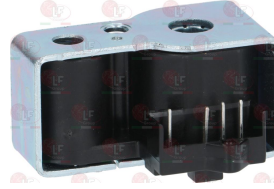

2102658 ELECTRIC COUPLING WITH CABLE
 cable length 550 mm - 4 wires
 for valve sit 840 SIGMA-843 SIGMA-845 SIGMA
 for valve sit 848 SIGMA

5095072 HOSE \varnothing 1/2" M-3/4" F

5095070 OLIVE FOR PIPE \varnothing 16 mm
 \varnothing ext. 19 mm - h 9.5 mm