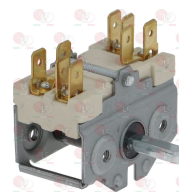

ELECTROLUX PROFESSIONAL 0A2036