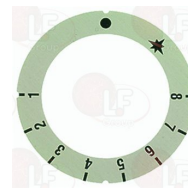

3241452 SELF-STICK DISK 1-2-3-4-5-6-7-8
external ø 63 mm
for thermostatic gas taps PEL