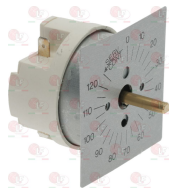

3446004 TIMER 120 MINUTES

complete with silk-screen printed plate
mechanical timer with sound alarm
mechanical movement with balance wheel
manual left hand positioning possible
120 minutes manually set cycle
bipolar with contact capacity 16(3)A 250V
max temperature 125°C
D-shaped pin $\varnothing$ 6x4.6 mm