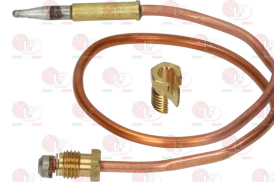

ELECTROLUX PROFESSIONAL 056715

3440042 THERMOCOUPLE ASA SIT 85 cm

ELECTROLUX PROFESSIONAL 057343

3440022 THERMOCOUPLE JUNKERS M8x1 75 cm

ELECTROLUX PROFESSIONAL 0K0686

40KI368 THERMOCOUPLE M8x1 32 cm with milled fitting M8x1