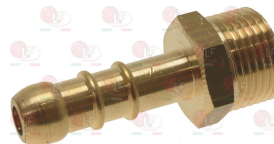

Suitable for:

Suitable for:

4059847 LIMIT MICROSWITCH PIZZATO FR531
3A 400V

ELECTROLUX PROFESSIONAL 059847

Potentiometers

40G0317 POTENTIOMETER
D-shaped pin $\varnothing$ 6x4.6 mm

ELECTROLUX PROFESSIONAL 0G0317

Pressure gauges

3054034 PRESSURE GAUGE $\varnothing$ 62 mm
coupling $\varnothing$ 1/8" M
range 0-1 bar

ELECTROLUX PROFESSIONAL 059515

3245022 PRESSURE GAUGE $\varnothing$ 63 mm
coupling $\varnothing$ 1/8" M
scale 0-1 bar

ELECTROLUX PROFESSIONAL 0C0712

Pressure regulators

3350001 PRESSURE REGULATOR BP1903VT
capacity 4 Kg/h
inlet $\varnothing$ 1/4" F
outlet $\varnothing$ 3/8" F
LPG low pressure regulator
outlet pressure 30mbar

ELECTROLUX PROFESSIONAL 0S0026

3350007 HOSE-END FITTING $\varnothing$ 3/8" M

3350012 INJECTOR NUT $\varnothing$ 1/4" M