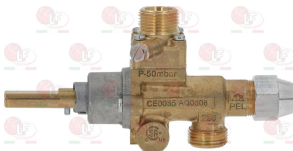

40C0489 GAS TAP 22S/V
with pilot flame
with vertical flange
fittings M20x1.5 mm
with flow regulator
thermocouple fitting M9x1
D-shaped pin $\varnothing$ 10x8 mm

ELECTROLUX PROFESSIONAL 0C0489 ELECTROLUX PROFESSIONAL 0C7371 ELECTROLUX PROFESSIONAL 0C8647

3348229 CAP WITH PIN $\varnothing$ 10 mm
pin length 31 mm
for model PEL 22S/O