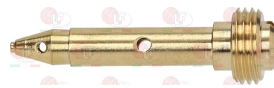

ELECTROLUX PROFESSIONAL Z05833 ELECTROLUX PROFESSIONAL 005004 0000
ELECTROLUX PROFESSIONAL 058330 ELECTROLUX PROFESSIONAL 078005 8330
ELECTROLUX PROFESSIONAL 083086 0701
ELECTROLUX PROFESSIONAL 500583 30007
ELECTROLUX PROFESSIONAL 710583 30

4058525 PILOT JET SIT $\varnothing$ 0.30 mm