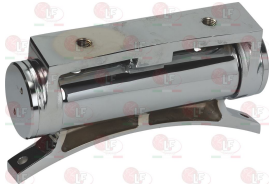

3053034 LID HINGE RADIUS 320 mm
for lid \varnothing 640 mm
for BOILING KETTLE with round lid

ELECTROLUX PROFESSIONAL

3053110 SPRING RH \varnothing 4 mm
for hinges with radius 320-395 mm

ELECTROLUX PROFESSIONAL 008010