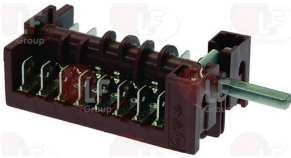

ELECTROLUX PROFESSIONAL 059544

Suitable for:

3057093 **SELECTOR SWITCH 0-3 POSITIONS**
contact capacity 16A 250V - max 150°C
D-shaped pin \varnothing 6x4.6 mm

ELECTROLUX PROFESSIONAL 0H6602

3057142 **SELECTOR SWITCH 0-3 POSITIONS**
contact capacity 16A 250V - max 150°C
D-shaped pin \varnothing 6x4.6 mm