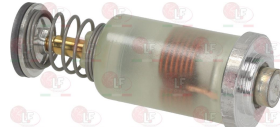

3182011 MAGNETIC UNIT PEL SMALL HEAD
head \varnothing 15 mm - end piece \varnothing 11 mm - length 44 mm
for PEL tap models 20-21
for EGA tap model 25213
for JUNKERS tap model CH110

ELECTROLUX PROFESSIONAL 056595 ELECTROLUX PROFESSIONAL 078005 6595
ELECTROLUX PROFESSIONAL 0982 ELECTROLUX PROFESSIONAL 554056 595
ELECTROLUX PROFESSIONAL 710565 95