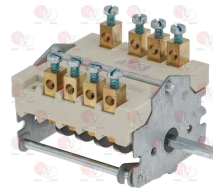

ELECTROLUX PROFESSIONAL T180153
ELECTROLUX PROFESSIONAL 002589
ELECTROLUX PROFESSIONAL 1800506
ELECTROLUX PROFESSIONAL 2500180
ELECTROLUX PROFESSIONAL 437001 8015351
ELECTROLUX PROFESSIONAL 4942015
ELECTROLUX PROFESSIONAL 7CHG180
ELECTROLUX PROFESSIONAL 7D18015
ELECTROLUX PROFESSIONAL 724

ELECTROLUX PROFESSIONAL 0H6682
ELECTROLUX PROFESSIONAL 0K0472
ELECTROLUX PROFESSIONAL 0K1379
ELECTROLUX PROFESSIONAL 070021 2269
ELECTROLUX PROFESSIONAL 070024 7200
ELECTROLUX PROFESSIONAL 434203 2000
ELECTROLUX PROFESSIONAL 7D2314 22
ELECTROLUX PROFESSIONAL 700224 7200

ELECTROLUX PROFESSIONAL 0K1379
ELECTROLUX PROFESSIONAL 070023
ELECTROLUX PROFESSIONAL 247200
ELECTROLUX PROFESSIONAL 7D2122
ELECTROLUX PROFESSIONAL 7D2472

3057015 SELECTOR SWITCH 0-1-0-1 POSITIONS
contact capacity 16A 250V - max 150°C
D-shaped pin ø 6x4.6 mm