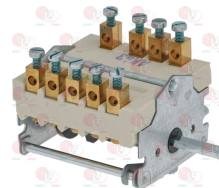

ELECTROLUX PROFESSIONAL 0A2285