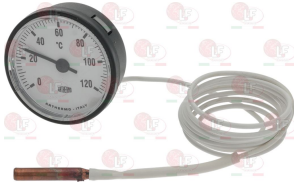

Suitable for: 4032863 TELE-THERMOMETER WHITE $\varnothing$ 52 mm 0-120°C casing made of plastic material covered capillary length PVC 1500 mm bulb $\varnothing$ 6x35 mm	Suitable for: 3441025 TELE-THERMOMETER WHITE $\varnothing$ 52 mm 50-350°C metal body capillary length 1500 mm bulb $\varnothing$ 4x120 mm