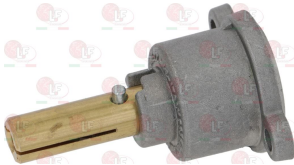

ELECTROLUX PROFESSIONAL 056597

3348336 CAP WITH PIN $\varnothing$ 10x8 mm
pin length 25/17 mm
for model PEL 22