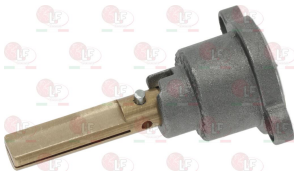

3348275 CAP WITH PIN $\varnothing$ 8x6.5 mm
pin length 32/25 mm upper/lower
for model PEL 21S