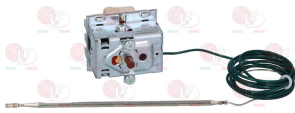

Suitable for:

40C2983 THERMOSTAT THREE-PHASE 140°C
with manual reset
capillary length covered 890 mm - 20A 380V
bulb $\varnothing$ 6x87 mm

ELECTROLUX PROFESSIONAL 0C2983

Suitable for:

40K5117 THERMOSTAT THREE-PHASE 275°C
with manual reset
capillary length covered 940 mm
bulb $\varnothing$ 6x158 mm

ELECTROLUX PROFESSIONAL 0K5117

3744150 THERMOSTAT THREE-PHASE 282°C
with manual reset
capillary length covered 1750 mm
bulb $\varnothing$ 4x160 mm

40K1686 THERMOSTAT THREE-PHASE 295°C
with manual reset
capillary length covered 1770 mm - 10A 400V
bulb $\varnothing$ 4x128 mm

ELECTROLUX PROFESSIONAL 0KL448 ELECTROLUX PROFESSIONAL 0M2159

ELECTROLUX PROFESSIONAL 0K1686

2105238 THERMOSTAT THREE-PHASE 30-110°C
D-shaped pin $\varnothing$ 6x4.6 mm
capillary length covered 3000 mm - 10A 400V
bulb $\varnothing$ 6x140 mm

40K5022 THERMOSTAT THREE-PHASE 50-300°C
complete with selector switch
D-shaped pin $\varnothing$ 6x4.6 mm
capillary length covered 2260 mm - 10A 400V
bulb $\varnothing$ 4x292 mm

ELECTROLUX PROFESSIONAL 0M0723

ELECTROLUX PROFESSIONAL 0K5022

40G2760 THERMOSTAT THREE-PHASE 60-185°C
D-shaped pin $\varnothing$ 6x4.6 mm
capillary length covered 1200 mm - 10A 400V
bulb $\varnothing$ 4x235 mm - with stuffing gland fitting M9x1

3444251 THERMOSTAT 3-PHASE 100-292°C
D-shaped pin $\varnothing$ 6x4.6 mm
covered capillary length 1100 mm - 10A 400V
bulb $\varnothing$ 3x220 mm

ELECTROLUX PROFESSIONAL 0G2760