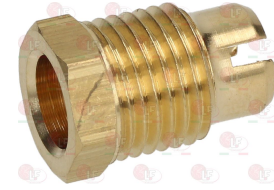

ELECTROLUX PROFESSIONAL 001818 5200

ELECTROLUX PROFESSIONAL 057960 ELECTROLUX PROFESSIONAL 078005 7960

ELECTROLUX PROFESSIONAL 097403 ELECTROLUX PROFESSIONAL 110612 30

ELECTROLUX PROFESSIONAL 500579 60002

ELECTROLUX PROFESSIONAL 710579 60

ELECTROLUX PROFESSIONAL 727759

ELECTROLUX PROFESSIONAL 0214164

ELECTROLUX PROFESSIONAL 0C0121 ELECTROLUX PROFESSIONAL 003609

ELECTROLUX PROFESSIONAL 5540579

ELECTROLUX PROFESSIONAL 7021057

3020200 FITTING FOR THERMOCOUPLE $\varnothing$ 6.5 mm
thread M10x1