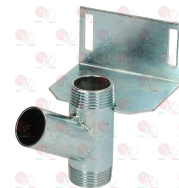

3356017 FITTING DRAIN TAP \varnothing 1"MM
 side exit \varnothing 30 mm - bracket 89x70x50 mm
 distance between holes 70 mm - coupling height 80 mm

ELECTROLUX PROFESSIONAL 056884

4059522 FITTING DRAIN TAP \varnothing 1"MM
 side outlet \varnothing 30 mm - bracket 88x35 mm
 distance between holes 70 mm - coupling height 130