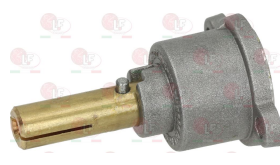

3348019 CAP WITH PIN $\varnothing$ 10x9 mm
pin length 26 mm
for model PEL 22