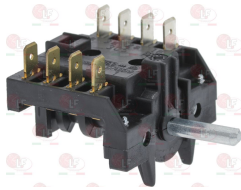

Suitable for:

3057019 **SELECTOR SWITCH 0-1 POSITIONS**
contact capacity 16A 250V - max 150°C
D-shaped pin $\varnothing$ 6x4.6 mm

ELECTROLUX PROFESSIONAL 0A2227 ELECTROLUX PROFESSIONAL 003142

Suitable for:

3057026 **SELECTOR SWITCH 0-1 POSITIONS**
contact capacity 16A 250V - max 150°C
D shaft $\varnothing$ 6x4.6 mm