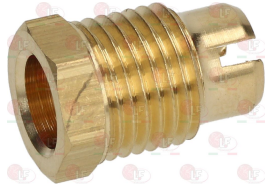

ELECTROLUX PROFESSIONAL

Suitable for:

**3020200 FITTING FOR THERMOCOUPLE $\varnothing$ 6.5 mm
thread M10x1**

ELECTROLUX PROFESSIONAL 0C0121 ELECTROLUX PROFESSIONAL 003609

Suitable for:

**3001003 IGNITION PLUG ROUND $\varnothing$ 7x44 mm
M faston M4x1 mm
overall length 65 mm**

ELECTROLUX PROFESSIONAL M02E10 ELECTROLUX PROFESSIONAL Z05197 ELECTROLUX PROFESSIONAL Z05675
ELECTROLUX PROFESSIONAL 0A0500 4000 ELECTROLUX PROFESSIONAL 0A0500
ELECTROLUX PROFESSIONAL 0C0488 ELECTROLUX PROFESSIONAL 0G0083 ELECTROLUX PROFESSIONAL 000213
ELECTROLUX PROFESSIONAL 02E10 ELECTROLUX PROFESSIONAL 033027 3532
ELECTROLUX PROFESSIONAL 033027 4014 ELECTROLUX PROFESSIONAL 051565
ELECTROLUX PROFESSIONAL 051977 ELECTROLUX PROFESSIONAL 056754 ELECTROLUX PROFESSIONAL 077019
ELECTROLUX PROFESSIONAL 077752 040111 ELECTROLUX PROFESSIONAL 078005
ELECTROLUX PROFESSIONAL 078005 6754 ELECTROLUX PROFESSIONAL 083089
ELECTROLUX PROFESSIONAL 091505 ELECTROLUX PROFESSIONAL 091505 5_
ELECTROLUX PROFESSIONAL 190127 24 ELECTROLUX PROFESSIONAL 437001
ELECTROLUX PROFESSIONAL 437075 2040111 ELECTROLUX PROFESSIONAL 481851

**3020060 IGNITION PLUG ROUND $\varnothing$ 7x44 mm
M faston M 4x1 mm
overall length 82 mm
model CB505/021 Junkers
for model P502F**

ELECTROLUX PROFESSIONAL Z05261 ELECTROLUX PROFESSIONAL Z05938 ELECTROLUX PROFESSIONAL Z059988
ELECTROLUX PROFESSIONAL 0A0558 1300 ELECTROLUX PROFESSIONAL 0A2473
ELECTROLUX PROFESSIONAL 000212 0500 ELECTROLUX PROFESSIONAL 0002120
ELECTROLUX PROFESSIONAL 031003 500 ELECTROLUX PROFESSIONAL 0330272
ELECTROLUX PROFESSIONAL 033027 2600 ELECTROLUX PROFESSIONAL 052610
ELECTROLUX PROFESSIONAL 056720 ELECTROLUX PROFESSIONAL 057410 ELECTROLUX PROFESSIONAL 059380
ELECTROLUX PROFESSIONAL 059988 ELECTROLUX PROFESSIONAL 077149 27
ELECTROLUX PROFESSIONAL 07800A 2473 ELECTROLUX PROFESSIONAL 0780052
ELECTROLUX PROFESSIONAL 078005 7410 ELECTROLUX PROFESSIONAL 0780059
ELECTROLUX PROFESSIONAL 078005 9988 ELECTROLUX PROFESSIONAL 0830863
ELECTROLUX PROFESSIONAL 083087 2200 ELECTROLUX PROFESSIONAL 0915024
ELECTROLUX PROFESSIONAL 190133 40

**3020124 IGNITION PLUG ROUND $\varnothing$ 7x44 mm
connection $\varnothing$ 2.4 mm
overall length 58 mm**

ELECTROLUX PROFESSIONAL 054336

**3020294 IGNITION PLUG ROUND $\varnothing$ 7x44 mm
M faston M4x1 mm
overall length 67 mm**