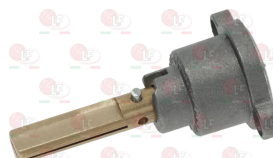

3348275 CAP WITH PIN $\varnothing$ 8x6.5 mm
pin length 32/25 mm upper/lower
for model PEL 21S