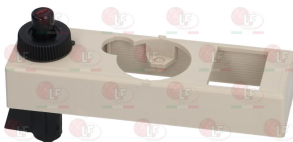

ELECTROLUX PROFESSIONAL 0K0210 ELECTROLUX PROFESSIONAL 052539 ELECTROLUX PROFESSIONAL 058225

3001071 PIEZO IGNITER MINISIT WITH COVER
M faston 2.4 mm