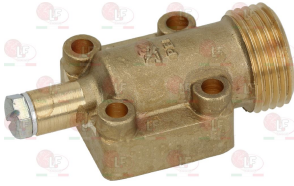

ELECTROLUX PROFESSIONAL

Suitable for:

3348214 FLANGIA WITH PRESSURE FITTING $\varnothing$ 12/10 mm
thread M20x1.5 mm
for model PEL 22S