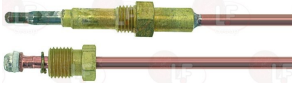

ELECTROLUX PROFESSIONAL 052163

3440091 THERMOCOUPLE SIT QUICK M8x1 150 cm

ELECTROLUX PROFESSIONAL Z05111 ELECTROLUX PROFESSIONAL 051119

**3440075 THERMOCOUPLE SIT QUICK M8x1 75 cm
ALUMINIZED HEAD**

**3440875 THERMOCOUPLE SIT QUICK M8x1 75 cm - 10 P
ALUMINIZED HEAD**