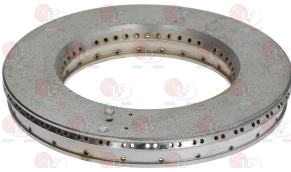

3025026 FLAME SPREADER \varnothing 180 mm

ELECTROLUX PROFESSIONAL 052377

3025024 BURNER \varnothing 180 mm

ELECTROLUX PROFESSIONAL 052376

3025025 DISC \varnothing 82 mm

ELECTROLUX PROFESSIONAL 052374

4051774 ADJUSTER AIR
internal \varnothing 23 mm - external \varnothing 26 mm
height 42 mm