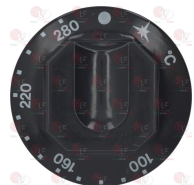

ELECTROLUX PROFESSIONAL 059779

ELECTROLUX PROFESSIONAL 059554

3241428 BLACK KNOB ø 70 mm 100-280°C
D-shaped hole 8x6.5 mm