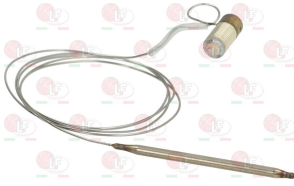

ELECTROLUX PROFESSIONAL

Suitable for:

3523048 SENSING ELEMENT MINISIT 100±340°C
stainless steel capillary length 1050 mm
bulb ø 4x72 mm

ELECTROLUX PROFESSIONAL 056593

Suitable for:

5058320 TUBE NUT FITTING ø 10 mm
thread M14x1.5 mm - h 18 mm