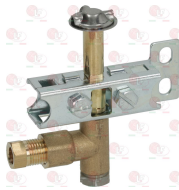

ELECTROLUX PROFESSIONAL 0A0558 1600

ELECTROLUX PROFESSIONAL 003859 ELECTROLUX PROFESSIONAL 021416 1400

ELECTROLUX PROFESSIONAL 057821 ELECTROLUX PROFESSIONAL 078005 7821

ELECTROLUX PROFESSIONAL 09031 ELECTROLUX PROFESSIONAL 710038 59

ELECTROLUX PROFESSIONAL 710578 21

ELECTROLUX PROFESSIONAL 0022505

ELECTROLUX PROFESSIONAL 7021057

3020006 THREE-FLAME PILOT BURNER SIT
multigas with jet Ø 0.20 mm
with 3 positions bracket