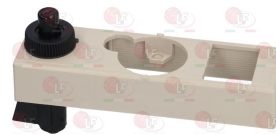

3001071 PIEZO IGNITER MINISIT WITH COVER
M faston 2.4 mm