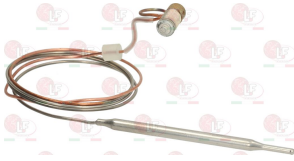

ELECTROLUX PROFESSIONAL

Suitable for:

3523051 SENSING ELEMENT MINISIT 110±190°C
capillary length 1050 mm
bulb ø 6x105 mm

ELECTROLUX PROFESSIONAL 056590

Suitable for:

5058320 TUBE NUT FITTING ø 10 mm
thread M14x1.5 mm - h 18 mm