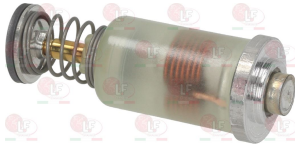

Suitable for:

3182011 MAGNETIC UNIT PEL SMALL HEAD
head $\varnothing$ 15 mm - end piece $\varnothing$ 11 mm - length 44 mm
for PEL tap models 20-21
for EGA tap model 25213
for JUNKERS tap model CH110

ELECTROLUX PROFESSIONAL 056595 ELECTROLUX PROFESSIONAL 078005 6595
ELECTROLUX PROFESSIONAL 0982 ELECTROLUX PROFESSIONAL 554056 595
ELECTROLUX PROFESSIONAL 710565 95

Suitable for:

3182003 MAGNETIC UNIT SIT
head $\varnothing$ 25 mm - end piece $\varnothing$ 17 mm - length 56 mm
for valve SIT AC2 - VR8-MINISIT