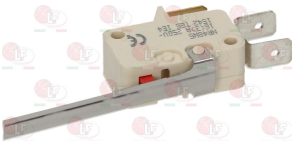

ELECTROLUX PROFESSIONAL 0KB678
ELECTROLUX PROFESSIONAL 064080 4500
ELECTROLUX PROFESSIONAL 325629 451
ELECTROLUX PROFESSIONAL 7D4943 25629450

3240152 BUSHING FOR MICROSWITCH