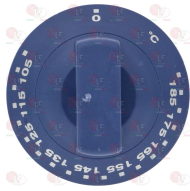

40C5256 KNOB BLUE ø 60 mm 100-270°C
D-shaped hole 8x6.5 mm

ELECTROLUX PROFESSIONAL 0C5256

40C2015 KNOB BLUE ø 60 mm 100-300°C
D-shaped hole 6x4.6 mm

ELECTROLUX PROFESSIONAL 0C2015

40C2232 KNOB BLUE ø 60 mm 105-185°C
D-shaped hole 6x4.6 mm