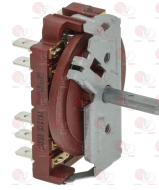

Suitable for:

40K8614 SELECTOR SWITCH 1-2-3 POSITIONS
contact capacity 16A 250V
D-shaped pin \varnothing 6x4.6 mm

40K1631 SELECTOR SWITCH 10 POSITIONS
contact capacity 16A 250V - max 150°C
D-shaped pin \varnothing 6x4.6 mm