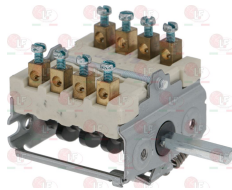

ELECTROLUX PROFESSIONAL T18005 065
ELECTROLUX PROFESSIONAL 0K4921
ELECTROLUX PROFESSIONAL 077018 015351
ELECTROLUX PROFESSIONAL 180153 51
ELECTROLUX PROFESSIONAL 300021
ELECTROLUX PROFESSIONAL 477902 205
ELECTROLUX PROFESSIONAL 7CHG18 005065
ELECTROLUX PROFESSIONAL 7D1800 5065
ELECTROLUX PROFESSIONAL 710025 89

3057094 SELECTOR SWITCH 0-1 0-1 POSITIONS
contact capacity 32A 250V - max 150°C
D-shaped pin ø 6x4.6 mm