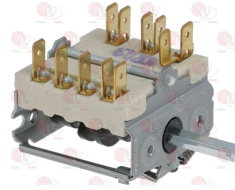

ELECTROLUX PROFESSIONAL 0H6602

3057142 **SELECTOR SWITCH 0-3 POSITIONS**
contact capacity 16A 250V - max 150°C
D-shaped pin $\varnothing$ 6x4.6 mm