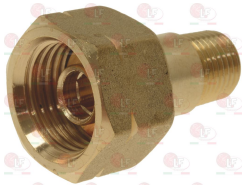

Suitable for:

3350002 PRESSURE REGULATOR BP2205
capacity 7 Kg/h
inlet $\varnothing$ 1/4"F
outlet $\varnothing$ 1/2"F
LPG low pressure regulator
outlet pressure 30mbar(25÷45mbar)

ELECTROLUX PROFESSIONAL 0S0027

3350012 INJECTOR NUT $\varnothing$ 1/4" M

Suitable for:

3350008 HOSE-END FITTING $\varnothing$ 1/2" M

3350003 REGULATOR BP2205
capacity 10 Kg/h
inlet $\varnothing$ 1/4"F
outlet $\varnothing$ 1/2"F
LPG low pressure regulator
outlet pressure 30mbar(25÷45mbar)

ELECTROLUX PROFESSIONAL 0S0028

3350012 INJECTOR NUT $\varnothing$ 1/4" M

3350008 HOSE-END FITTING $\varnothing$ 1/2" M

Pressure switches

40C4143 EXPANSION CONT.PRESSURE SWITCH 70x60x30mm
hose-end fittings $\varnothing$ 12 mm

ELECTROLUX PROFESSIONAL 0C4143

3320199 PRESSURE SWITCH 1 LEVEL
calibration 320/200 mm
250V 16A
max operating temperature 85°C

ELECTROLUX PROFESSIONAL 0C0872