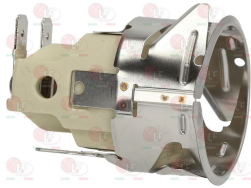

ELECTROLUX PROFESSIONAL

Suitable for:

3221052 GLASS FOR OVEN LAMP RECEPTACLE $\varnothing$ 57 mm
thread $\varnothing$ 33.5 mm - overall height 34 mm

Suitable for:

3221041 LAMP E14 15W 230V
max temperature 300°C - dimensions $\varnothing$ 22x50 mm

ELECTROLUX PROFESSIONAL 0H7035

2101372 LAMP RECEPTACLE FOR LAMP E14 15-25W 230V
mounting hole $\varnothing$ 38 mm
max temperature 300°C

D421015 OVEN LAMP DR FISCHER E14 15W 230V
 $\varnothing$ 22x49 mm - max temperature 300°C

ELECTROLUX PROFESSIONAL 0C5508 ELECTROLUX PROFESSIONAL 002625

3221040 LAMP RECEPTACLE WITH LAMP E14 25W 230V
lamp glass $\varnothing$ 54 mm
mounting hole $\varnothing$ 45 mm
max temperature 300°C

3221061 LAMP E14 25W 230V
max temperature 300°C - $\varnothing$ 26x57 mm

ELECTROLUX PROFESSIONAL 056708

D421016 OVEN LAMP DR FISCHER E14 25W 230V
 $\varnothing$ 25x57 mm - max temperature 300°C

ELECTROLUX PROFESSIONAL 054319 ELECTROLUX PROFESSIONAL 054840

3621011 OVEN LAMP RECEPTACLE GLASS $\varnothing$ 54 mm
thread $\varnothing$ 44 mm - total height 42.6 mm

3221320 LAMP RECEPTACLE WITH LAMP E14 25W 230V
ceramic foot $\varnothing$ 30 mm
external dimensions 80x65 mm
max. temperature 300°C

5064670 GLASS FOR LIGHT RECEPTACLE OVEN
external dimensions 80x65 mm

ELECTROLUX PROFESSIONAL J56852 ELECTROLUX PROFESSIONAL 0K3363 ELECTROLUX PROFESSIONAL 0700568
ELECTROLUX PROFESSIONAL 289070 0568520 ELECTROLUX PROFESSIONAL 7D56852
ELECTROLUX PROFESSIONAL 77705U 10323