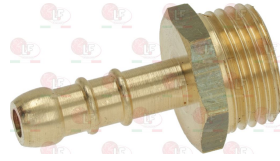

Suitable for:

3350008 HOSE-END FITTING $\varnothing$ 1/2" M