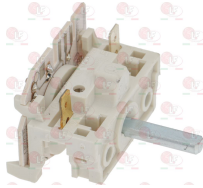

Suitable for:

40K8614 SELECTOR SWITCH 1-2-3 POSITIONS
contact capacity 16A 250V
D-shaped pin \varnothing 6x4.6 mm

40K1631 SELECTOR SWITCH 10 POSITIONS
contact capacity 16A 250V - max 150°C
D-shaped pin \varnothing 6x4.6 mm