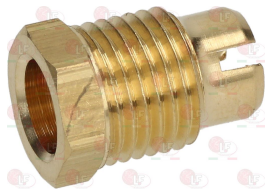

ELECTROLUX PROFESSIONAL 0C0121 ELECTROLUX PROFESSIONAL 003609

3001003 IGNITION PLUG ROUND $\varnothing$ 7x44 mm
M faston M4x1 mm
overall length 65 mm

ELECTROLUX PROFESSIONAL M02E10 ELECTROLUX PROFESSIONAL Z05197 ELECTROLUX PROFESSIONAL Z05675
ELECTROLUX PROFESSIONAL 0A0500 4000 ELECTROLUX PROFESSIONAL 0A0500
ELECTROLUX PROFESSIONAL 0C0488 ELECTROLUX PROFESSIONAL 0G0083 ELECTROLUX PROFESSIONAL 000213
ELECTROLUX PROFESSIONAL 02E10 ELECTROLUX PROFESSIONAL 033027 3532
ELECTROLUX PROFESSIONAL 033027 4014 ELECTROLUX PROFESSIONAL 051565
ELECTROLUX PROFESSIONAL 051977 ELECTROLUX PROFESSIONAL 056754 ELECTROLUX PROFESSIONAL 077019
ELECTROLUX PROFESSIONAL 077752 040111 ELECTROLUX PROFESSIONAL 078005
ELECTROLUX PROFESSIONAL 078005 6754 ELECTROLUX PROFESSIONAL 083089
ELECTROLUX PROFESSIONAL 091505 ELECTROLUX PROFESSIONAL 091505 5_
ELECTROLUX PROFESSIONAL 190127 24 ELECTROLUX PROFESSIONAL 437001
ELECTROLUX PROFESSIONAL 437075 2040111 ELECTROLUX PROFESSIONAL 481851