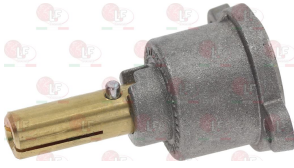

Suitable for:

3348017 CAP WITH PIN $\varnothing$ 10x8 mm
pin length 25/14 mm
for model PEL 22