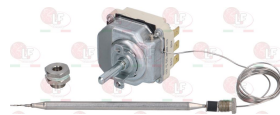

Suitable for:

3444351 THREE-PHASE THERMOSTAT 295°C
with manual reset
covered capillary 1800 mm - 10A 400V
bulb $\varnothing$ 4x125 mm - 10A 400V
for TECNOINOX OVEN
for EMMEPI OVEN 900-750-700-650 - FRY TOP 900-750

ELECTROLUX PROFESSIONAL 004921

3444076 THREE-PHASE THERMOSTAT 30-110°C
D-shaped pin $\varnothing$ 6x4.6 mm
covered capillary length 1200 mm - 10A 400V
bulb $\varnothing$ 6x130 mm

ELECTROLUX PROFESSIONAL 0A2237 ELECTROLUX PROFESSIONAL 0H6220 ELECTROLUX PROFESSIONAL 0H6228 ELECTROLUX PROFESSIONAL 004911
ELECTROLUX PROFESSIONAL 025468 ELECTROLUX PROFESSIONAL 032858

3444067 THREE-PHASE THERMOSTAT 30-90°C
D-shaped pin $\varnothing$ 6x4.6 mm
capillary length 1000 mm - 10A 400V
bulb $\varnothing$ 6x130 mm

ELECTROLUX PROFESSIONAL 052000 ELECTROLUX PROFESSIONAL 057237

3444707 THREE-PHASE THERMOSTAT 320°C
with manual reset
covered capillary length 1450 mm - 10A 400V
bulb $\varnothing$ 6x176 mm - with stuffing gland fitting M9x1

ELECTROLUX PROFESSIONAL 0H6136

Suitable for:

40G2825 THREE-PHASE THERMOSTAT 295°C
with manual reset
capillary length covered 900 mm
bulb $\varnothing$ 6x78 mm - with stuffing gland fitting M9x1

ELECTROLUX PROFESSIONAL 0G2825

3444088 THREE-PHASE THERMOSTAT 30-110°C
D-shaped pin $\varnothing$ 6x4.6 mm
capillary length 900 mm - 10A 400V
bulb $\varnothing$ 6x140 mm - with stuffing gland fitting M9x1

3444703 THREE-PHASE THERMOSTAT 315°C
with manual reset
covered capillary length 1500 mm - 10A 400V
bulb $\varnothing$ 6x80 mm - with adapter nipple band M9x1

ELECTROLUX PROFESSIONAL 0H6215

7113944 THREE-PHASE THERMOSTAT 330°C
with manual reset
capillary length covered 880 mm
bulb $\varnothing$ 6x78 mm

ELECTROLUX PROFESSIONAL 0C8686