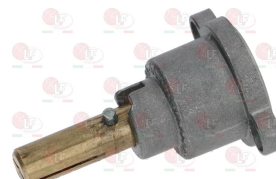

3348021 CAP WITH PIN $\varnothing$ 8x6.5 mm
pin length 22 mm
for model PEL 21S