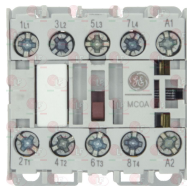

ELECTROLUX PROFESSIONAL ME0000 590
ELECTROLUX PROFESSIONAL 710041 59

ELECTROLUX PROFESSIONAL 0C3145
ELECTROLUX PROFESSIONAL 9131015