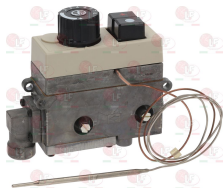

ELECTROLUX PROFESSIONAL

3523038 ELBOW FLANGE MINISIT $\varnothing$ 1/2"
with screws and OR