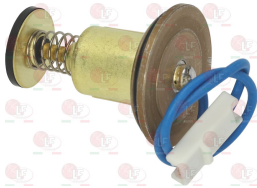

Suitable for:

3526075 FLANGE STRAIGHT \varnothing 1/2"
with screws and OR
for valves SIT 820-Honeywell V4400-V4600-VR4605P

3526124 KNOB EXTENSION LENGTH 67 mm
for VALVE 820 NOVA-824 NOVASIT

3182008 MAGNETIC UNIT SIT
head \varnothing 35 mm - end piece \varnothing 20 mm - length 47 mm
for valve SIT NOVASIT 820