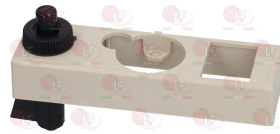

Suitable for:

3001070 PIEZO IGNITER MINISIT
a \varnothing 22 mm hole is required for the assembly
faston M \varnothing 2.4 mm

Suitable for:

3001071 PIEZO IGNITER MINISIT WITH COVER
M faston 2.4 mm

ELECTROLUX PROFESSIONAL 0C8410 ELECTROLUX PROFESSIONAL 051567 ELECTROLUX PROFESSIONAL 054269