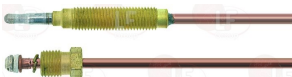

ELECTROLUX PROFESSIONAL

Suitable for:

Suitable for:

3440829 THERMOCOUPLE SIT M8x1 85 cm - 10 PCS

ELECTROLUX PROFESSIONAL 0G2906

3440054 THERMOCOUPLE SIT M8x1 85 cm THREAD M8x1

ELECTROLUX PROFESSIONAL 0K0652

**3440854 THERMOCOUPLE SIT M8x1 85 cm - 10 PCS
CONNECTOR M8x1**

3440064 NUT FOR THERMOCOUPLE M8x1

ELECTROLUX PROFESSIONAL 055033

**3440809 THERMOCOUPLE SIT M9x1 100 cm - 10 PCS
CONNECTOR M8x1**

ELECTROLUX PROFESSIONAL 052163

3440837 THERMOCOUPLE SIT M9x1 100 cm - 10 PCS

ELECTROLUX PROFESSIONAL 027036 ELECTROLUX PROFESSIONAL 027350 ELECTROLUX PROFESSIONAL 053043

**3440861 THERMOCOUPLE SIT M9x1 100 cm - 10 PCS
CONNECTOR M8x1**

ELECTROLUX PROFESSIONAL LF-344 0061

3440061 THERMOCOUPLE SIT M9x1 100 cm THREAD M8x1

ELECTROLUX PROFESSIONAL

3440064 NUT FOR THERMOCOUPLE M8x1

ELECTROLUX PROFESSIONAL 055033