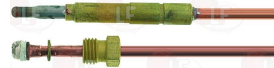

ELECTROLUX PROFESSIONAL 0K5730

3440831 THERMOCOUPLE SIT M8x1 120 cm - 10 PCS

ELECTROLUX PROFESSIONAL 0K5730

3440831 THERMOCOUPLE SIT M8x1 120 cm - 10 PCS

ELECTROLUX PROFESSIONAL 0K5730

3440032 THERMOCOUPLE SIT M8x1 150 cm