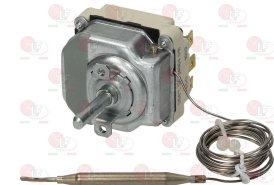

ELECTROLUX PROFESSIONAL 0M0725

40G2529 THREE-PHASE THERMOSTAT 100-470°C
complete with auxiliary selector switch
D-shaped pin $\varnothing$ 6x4.6 mm
covered capillary length 1120 mm
bulb $\varnothing$ 4x228 mm