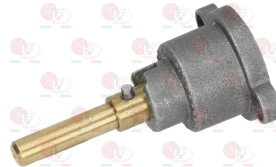

3348220 CAP WITH PIN $\varnothing$ 6x4.6 mm
pin length 30/23 mm upper/lower
for model PEL 21