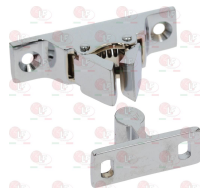

ELECTROLUX PROFESSIONAL 0S0314 ELECTROLUX PROFESSIONAL 0S0995

Door catches

3398021 OVEN DOOR CATCH
 distance between holes 47 mm
 catch distance 27 mm

ELECTROLUX PROFESSIONAL 057414

Drain assembly

3316010 BRASS DRAIN ASSEMBLY \varnothing 1"1/2
 external \varnothing 67 mm - internal \varnothing 40 mm
 connection \varnothing 47 mm - overall h 32 mm