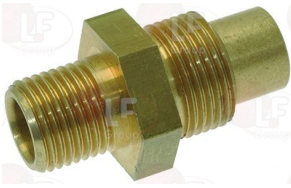

ELECTROLUX PROFESSIONAL

Suitable for:

3025803 NOZZLE HOLDER BURNER
pipe fitting inlet M16x1.5 mm
with fastening coupling M20x1.5 mm
with hole for nozzle M10x1 mm

ELECTROLUX PROFESSIONAL 002187

Suitable for: