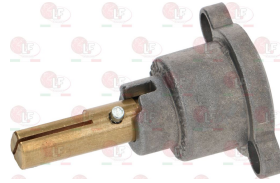

3348243 CAP WITH PIN $\varnothing$ 8x6.5 mm
pin length 22/15 mm right/lef
for model PEL 21S