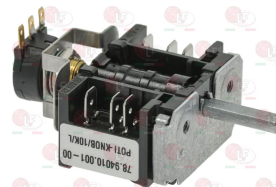

ELECTROLUX PROFESSIONAL 0C9939

ELECTROLUX PROFESSIONAL 0G3278