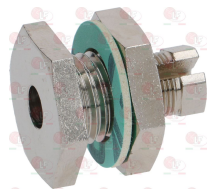

3182003 **MAGNETIC UNIT SIT**
 head \varnothing 25 mm - end piece \varnothing 17 mm - length 56 mm
 for valve SIT AC2 - VR8-MINISIT

ELECTROLUX PROFESSIONAL 056587

3523060 **OIL SEAL FITTING \varnothing 6.5 mm**
 internal thread M10x0.75 - external thread M14x1.5