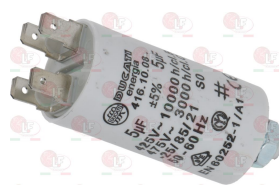

3068008 CAPACITOR DUCATI ENERGIA 5µF
450V 50/60Hz
operating temperature -25 +85°C
lead connection 6.35x0.8 mm
ø 28xh55 mm