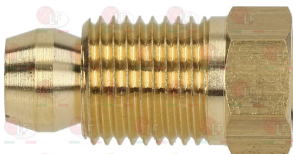

ELECTROLUX PROFESSIONAL 0G3101

3020083 FITTING AND OLIVE \varnothing 4 mm
thread M10x1 - h 24 mm

ELECTROLUX PROFESSIONAL 052833

3020084 FITTING AND OLIVE \varnothing 6 mm
thread M10x1 - h 10 mm

ELECTROLUX PROFESSIONAL 052834