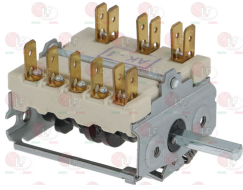

ELECTROLUX PROFESSIONAL

Suitable for:

3057092 SELECTOR SWITCH 0-6 POSITIONS
contact capacity 16A 250V - max 150°C
D-shaped pin $\varnothing$ 6x4.6 mm

ELECTROLUX PROFESSIONAL 0H6685 ELECTROLUX PROFESSIONAL 004915 ELECTROLUX PROFESSIONAL 053408 ELECTROLUX PROFESSIONAL 0K8614

Suitable for:

40K8614 SELECTOR SWITCH 1-2-3 POSITIONS
contact capacity 16A 250V
D-shaped pin $\varnothing$ 6x4.6 mm