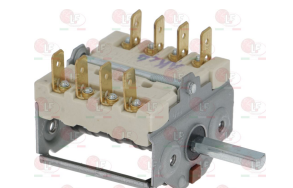

ELECTROLUX PROFESSIONAL 0A2134 ELECTROLUX PROFESSIONAL 0H6605 ELECTROLUX PROFESSIONAL 00070

ELECTROLUX PROFESSIONAL 004908 ELECTROLUX PROFESSIONAL 070024 5599

ELECTROLUX PROFESSIONAL 078000 4908

ELECTROLUX PROFESSIONAL 2890700

ELECTROLUX PROFESSIONAL 554004 908

ELECTROLUX PROFESSIONAL 7D24559

ELECTROLUX PROFESSIONAL 7D70 ELECTROLUX PROFESSIONAL 7TEC00 070

ELECTROLUX PROFESSIONAL 700224 5599

3444752 THREE-PHASE THERMOSTAT 30-350°C
D-shaped pin 6x4.6 mm
covered capillary length 880 mm - 16A 230V
bulb $\varnothing$ 4x128 mm