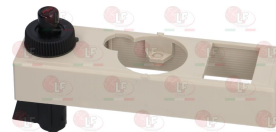

3001070 PIEZO IGNITER MINISIT
a \varnothing 22 mm hole is required for the assembly
faston M \varnothing 2.4 mm

3001071 PIEZO IGNITER MINISIT WITH COVER
M faston 2.4 mm

ELECTROLUX PROFESSIONAL 0C8410 ELECTROLUX PROFESSIONAL 051567 ELECTROLUX PROFESSIONAL 054269