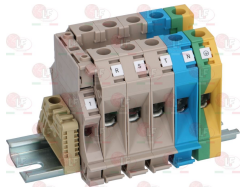

ELECTROLUX PROFESSIONAL 058608 ELECTROLUX PROFESSIONAL 063980 5301

ELECTROLUX PROFESSIONAL 078005 8608

ELECTROLUX PROFESSIONAL 500586 08006

ELECTROLUX PROFESSIONAL 710586 08

ELECTROLUX PROFESSIONAL 2238003

ELECTROLUX PROFESSIONAL 5540586

4059794 TERMINAL BLOCK 5-POLES DIN SLIDEWAY 90mm
with fuse
nominal section 6 mm²