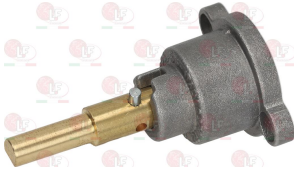

3348221 CAP WITH PIN $\varnothing$ 6x4.6 mm
pin length 30/17,5 mm upper/lower
for model PEL 21