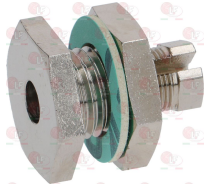

ELECTROLUX PROFESSIONAL

Suitable for:

3523060 OIL SEAL FITTING $\varnothing$ 6.5 mm
internal thread M10x0.75 - external thread M14x1.5