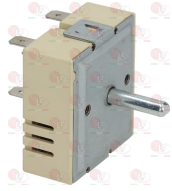

Energy regulators

3350026 ENERGY REGULATOR
contact capacity 230V 13A - max temperature 125°C
D-shaped pin $\varnothing$ 6x4.6 mm
double rotation direction