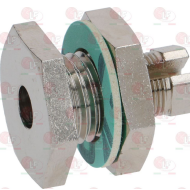

Suitable for:

3523932 VALVE 710 MINISIT OVEN 100±340°C
inlet $\varnothing$ 1/2"F - outlet $\varnothing$ 3/8"F
thermocouple connection M9x1
maximum gas inlet pressure 50 mbar
ambient temperature 0÷80°C
stainless steel capillary length 1050 mm
bulb $\varnothing$ 4x72 mm
without cover. knob and flanges

ELECTROLUX PROFESSIONAL 053193 ELECTROLUX PROFESSIONAL 053289

3523038 ELBOW FLANGE MINISIT $\varnothing$ 1/2"
with screws and OR

3523035 KNOB MINISIT BLACK $\varnothing$ 37 mm

ELECTROLUX PROFESSIONAL 029648 ELECTROLUX PROFESSIONAL 054268

3182003 MAGNETIC UNIT SIT
head $\varnothing$ 25 mm - end piece $\varnothing$ 17 mm - length 56 mm
for valve SIT AC2 - VR8-MINISIT

ELECTROLUX PROFESSIONAL 056587

3523060 OIL SEAL FITTING $\varnothing$ 6.5 mm
internal thread M10x0.75 - external thread M14x1.5

Suitable for:

2100757 CONNECTION FOR OLIVE $\varnothing$ 16 mm
thread $\varnothing$ 1/2"M

ELECTROLUX PROFESSIONAL 052668

3523037 ELBOW FLANGE MINISIT $\varnothing$ 3/8"
with screws and OR

3523047 LID MINISIT

ELECTROLUX PROFESSIONAL 054881 5000

3523061 NUT $\varnothing$ 1/4"x6 mm

ELECTROLUX PROFESSIONAL 056577

3348044 OLIVE FOR PIPE $\varnothing$ 10 mm
 $\varnothing$ ext. 12 mm - h 5 mm
for model PEL 20-21-24-25

ELECTROLUX PROFESSIONAL 060325