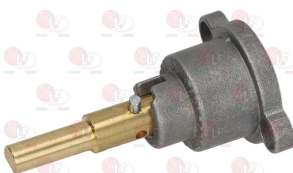

3348221 CAP WITH PIN $\varnothing$ 6x4.6 mm
pin length 30/17,5 mm upper/lower
for model PEL 21