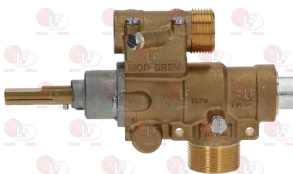

3348011 GAS TAP 23S/O
with pilot flame
with horizontal flange
inlet fitting M28x1.5mm
outlet fitting M24x1.5mm
with flow regulator
thermocouple connection M9x1
D-shaped pin $\varnothing$ 10x8 mm

ELECTROLUX PROFESSIONAL 02R59 ELECTROLUX PROFESSIONAL 054811 ELECTROLUX PROFESSIONAL 059505
ELECTROLUX PROFESSIONAL 078005 4811 ELECTROLUX PROFESSIONAL 0835816
ELECTROLUX PROFESSIONAL 083582 9700 ELECTROLUX PROFESSIONAL 5005481
ELECTROLUX PROFESSIONAL 554054 811 ELECTROLUX PROFESSIONAL 5540595
ELECTROLUX PROFESSIONAL 710548 11 ELECTROLUX PROFESSIONAL 7105950
ELECTROLUX PROFESSIONAL 702105 4811 ELECTROLUX PROFESSIONAL 7021059
ELECTROLUX PROFESSIONAL 796904

3348060 CAP WITH PIN $\varnothing$ 10x8 mm
pin length 25 mm
for model PEL 23