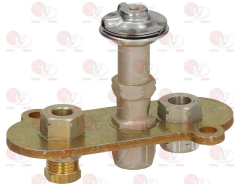

ELECTROLUX PROFESSIONAL 058383

3020085 FITTING FOR SPARKING PLUG FIXING $\varnothing$ 7 mm
thread M10x1 - h 11 mm