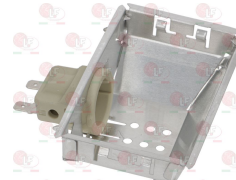

ELECTROLUX PROFESSIONAL 054319 ELECTROLUX PROFESSIONAL 054840

3221120 LAMP RECEPTACLE FOR LAMP E14 25W 230V
dimensioni esterne 106x65 mm