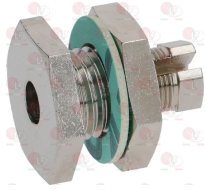

ELECTROLUX PROFESSIONAL 056587

3523060 OIL SEAL FITTING $\varnothing$ 6.5 mm
internal thread M10x0.75 - external thread M14x1.5