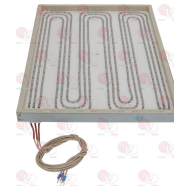

ELECTROLUX PROFESSIONAL 0C7411

3755575 RADIANT HEATING ELEMENT 9000W 400V
length 435 mm - width 340 mm
faston electrical connections