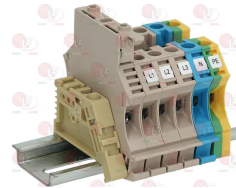

ELECTROLUX PROFESSIONAL 059794

3247011 TERMINAL BLOCK 6-POLES FV122 40A 600V
for cable max 6 mm²
operating temperature 150°C
nominal voltage 450 V