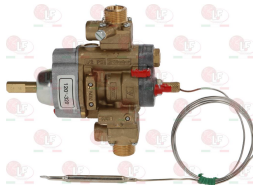

3345016 THERMOSTATIC TAP 24STS
adjustment temperature 120-320°C
connections M20x1.5 mm
thermocouple connection M9x1
bulb $\varnothing$ 6x100 mm
capillary length 1200 mm
D-shaped pin $\varnothing$ 10x8 mm

ELECTROLUX PROFESSIONAL 026335

3348038 OLIVE FOR PIPE $\varnothing$ 10 mm
 $\varnothing$ ext. 12 mm - h 14 mm
for model PEL 22-24-25