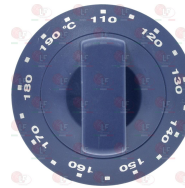

ELECTROLUX PROFESSIONAL 0C5251

40C5254 BLUE KNOB ø 60 mm 110-190°C
D-shaped hole 8x6.5 mm