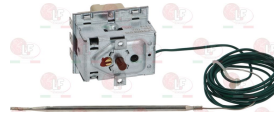

40K1686 THERMOSTAT THREE-PHASE 295°C
with manual reset
capillary length covered 1770 mm - 10A 400V
bulb $\varnothing$ 4x128 mm