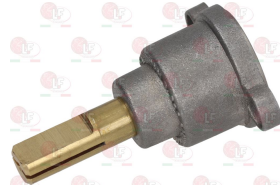

3348020 CAP WITH PIN $\varnothing$ 8x6.5 mm
pin length 22 mm
for model PEL 20S

ELECTROLUX PROFESSIONAL 059854

3348059 MAGNET PROTECTION NUT M9x1
thread M18x1mm
for model PEL 20-21-22