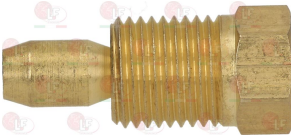

Suitable for:

3020109 DEFLECTOR 2 FLAMES FOR PILOT SIT

3020110 DEFLECTOR 3 FLAMES FOR PILOT SIT

5048713 DEFLECTOR 3 FLAMES FOR PILOT SIT

**3020083 FITTING AND OLIVE ϕ 4 mm
thread M10x1 - h 24 mm**

**3020084 FITTING AND OLIVE ϕ 6 mm
thread M10x1 - h 10 mm**