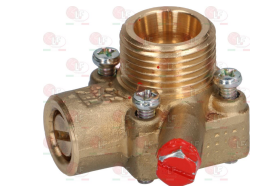

ELECTROLUX PROFESSIONAL 0S0053

3348024 FLANGE VERTICAL $\varnothing$ 12/10 mm
thread M20x1.5
for model PEL 22