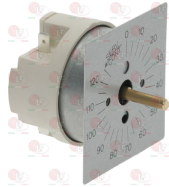

ELECTROLUX PROFESSIONAL 003432 ELECTROLUX PROFESSIONAL 029920 ELECTROLUX PROFESSIONAL 053817
ELECTROLUX PROFESSIONAL 057936

3446005 BLACK KNOB ABS 38x38 mm

D-shaped hole \varnothing 6x4.6 mm
for timer

3446004 TIMER 120 MINUTES