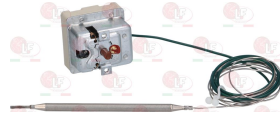

ELECTROLUX PROFESSIONAL 0K5143

ELECTROLUX PROFESSIONAL 0A2204

3444323 THREE-PHASE THERMOSTAT 225°C
with manual reset
covered capillary length 950 mm - 20A 380V
bulb $\varnothing$ 6x155 mm

3444035 THREE-PHASE THERMOSTAT 240°C
with manual reset
covered capillary length 2600 mm - 10A 400V
bulb $\varnothing$ 6x240 mm