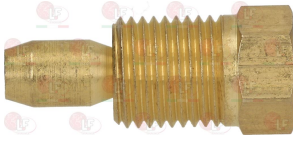

ELECTROLUX PROFESSIONAL 052833

3020513 FITTING AND OLIVE \varnothing 6 mm
thread 10x1 - h 10 mm

3001003 IGNITION PLUG ROUND \varnothing 7x44 mm
M faston M4x1 mm
overall length 65 mm

ELECTROLUX PROFESSIONAL M02E10 ELECTROLUX PROFESSIONAL Z05197 ELECTROLUX PROFESSIONAL Z056754
ELECTROLUX PROFESSIONAL 0A0500 4000 ELECTROLUX PROFESSIONAL 0A05004
ELECTROLUX PROFESSIONAL 0C0488 ELECTROLUX PROFESSIONAL 0G0083 ELECTROLUX PROFESSIONAL 0002130
ELECTROLUX PROFESSIONAL 02E10 ELECTROLUX PROFESSIONAL 033027 3532
ELECTROLUX PROFESSIONAL 033027 4014 ELECTROLUX PROFESSIONAL 051565
ELECTROLUX PROFESSIONAL 051977 ELECTROLUX PROFESSIONAL 056754 ELECTROLUX PROFESSIONAL 0770190
ELECTROLUX PROFESSIONAL 077752 040111 ELECTROLUX PROFESSIONAL 0780051
ELECTROLUX PROFESSIONAL 078005 6754 ELECTROLUX PROFESSIONAL 0830897
ELECTROLUX PROFESSIONAL 091505 ELECTROLUX PROFESSIONAL 091505 5_
ELECTROLUX PROFESSIONAL 190127 24 ELECTROLUX PROFESSIONAL 4370019
ELECTROLUX PROFESSIONAL 437075 2040111 ELECTROLUX PROFESSIONAL 4818515