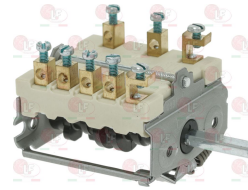

ELECTROLUX PROFESSIONAL 052749

ELECTROLUX PROFESSIONAL 0A2021 ELECTROLUX PROFESSIONAL 0G0649 ELECTROLUX PROFESSIONAL 0KM938

3057023 SELECTOR SWITCH 0-6 POSITIONS
contact capacity 32A 250V - max 150°C
D shaft $\varnothing$ 6x4.6 mm

3057024 SELECTOR SWITCH 0-6 POSITIONS
contact capacity 16A 250V - max 150°C
D-shaped pin $\varnothing$ 6x4.6 mm