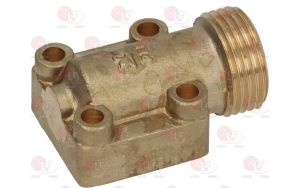

3348213 FLANGE $\varnothing$ 12/10 mm
without adjustment
thread M20x1.5 mm
for model PEL 22S