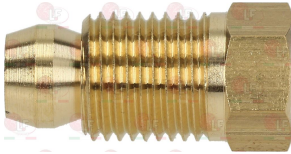

ELECTROLUX PROFESSIONAL 019060
ELECTROLUX PROFESSIONAL 0780002
ELECTROLUX PROFESSIONAL 5000278
ELECTROLUX PROFESSIONAL 7100278

3020083 FITTING AND OLIVE \varnothing 4 mm
thread M10x1 - h 24 mm

3020084 FITTING AND OLIVE \varnothing 6 mm
thread M10x1 - h 10 mm