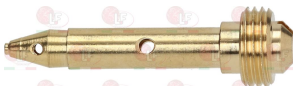

ELECTROLUX PROFESSIONAL Z05833 ELECTROLUX PROFESSIONAL 005004 0000
ELECTROLUX PROFESSIONAL 058330 ELECTROLUX PROFESSIONAL 078005 8330
ELECTROLUX PROFESSIONAL 083086 0701
ELECTROLUX PROFESSIONAL 500583 30007
ELECTROLUX PROFESSIONAL 710583 30

4058525 PILOT JET SIT $\varnothing$ 0.30 mm