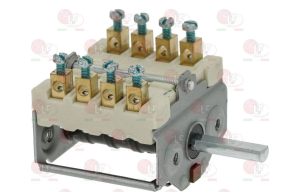

ELECTROLUX PROFESSIONAL 026945

3057018 SELECTOR SWITCH 0-1 POSITIONS
contact capacity 16A 250V - max 150°C
D shaft $\varnothing$ 6x4.6 mm
back connection for thermostat