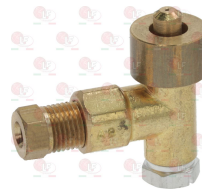

ELECTROLUX PROFESSIONAL 0G2037 ELECTROLUX PROFESSIONAL 0H6316

3020380 PILOT BURNER MIDDLE PART