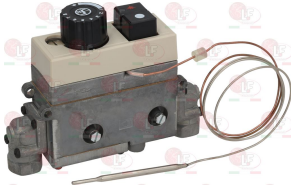

3001111 PIEZO IGNITER EUROSIT
M faston \varnothing 2.4 mm

3526123 RUBBER PROTECTION FOR EUROSIT VALVE

ELECTROLUX PROFESSIONAL

Suitable for:

3523024 VALVE 710 MINISIT FOR FRYER 50÷190°C
 inlet \varnothing 1/2"F - outlet \varnothing 3/8"F
 thermocouple connection M9x1
 maximum gas inlet pressure 50 mbar
 ambient temperature 0÷60°C
 length capillary 1200 mm
 bulb \varnothing 5x95 mm
 with an elbow flange \varnothing 1/2"F