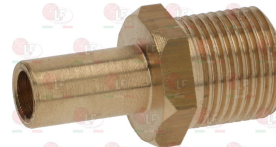

ELECTROLUX PROFESSIONAL 026335

3348038 OLIVE FOR PIPE \varnothing 10 mm
 \varnothing ext. 12 mm - h 14 mm
for model PEL 22-24-25

ELECTROLUX PROFESSIONAL 052128

3348068 FITTING \varnothing 10 mm LH
thread \varnothing 3/8" M