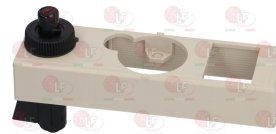

3001070 PIEZO IGNITER MINISIT
a \varnothing 22 mm hole is required for the assembly
faston M \varnothing 2.4 mm

3001071 PIEZO IGNITER MINISIT WITH COVER
M faston 2.4 mm

ELECTROLUX PROFESSIONAL 008410 ELECTROLUX PROFESSIONAL 051567 ELECTROLUX PROFESSIONAL 054269