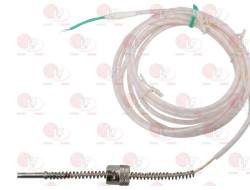

ELECTROLUX PROFESSIONAL 0K5055

40K5058 THERMOCOUPLE PROBE TCK 2600 mm
2-wire probe
bulb $\varnothing$ 4x70 mm - bayonet fixing