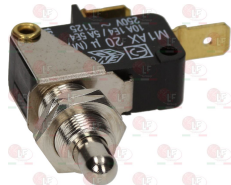

ELECTROLUX PROFESSIONAL 002785 ELECTROLUX PROFESSIONAL 046063 ELECTROLUX PROFESSIONAL 0640803
ELECTROLUX PROFESSIONAL 078000 2785 ELECTROLUX PROFESSIONAL 5000278
ELECTROLUX PROFESSIONAL 554002 785 ELECTROLUX PROFESSIONAL 7100278
ELECTROLUX PROFESSIONAL 702100 2785

3240144 MICROSWITCH BITRON TYPE S16
16A 250V