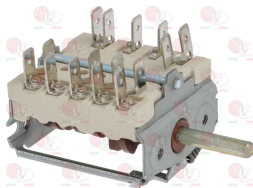

ELECTROLUX PROFESSIONAL 048719

3057004 **SELECTOR SWITCH 0-4 POSITIONS**
contact capacity 16A 250V - max 150°C
D-shaped pin $\varnothing$ 6x4.6 mm