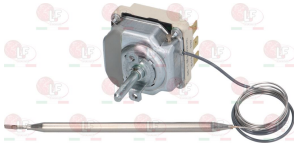

ELECTROLUX PROFESSIONAL 0A2237 ELECTROLUX PROFESSIONAL 0H6220 ELECTROLUX PROFESSIONAL 0H6228 ELECTROLUX PROFESSIONAL 004911
ELECTROLUX PROFESSIONAL 025468 ELECTROLUX PROFESSIONAL 032858

3444067 THREE-PHASE THERMOSTAT 30-90°C
D-shaped pin $\varnothing$ 6x4.6 mm
capillary length 1000 mm - 10A 400V
bulb $\varnothing$ 6x130 mm