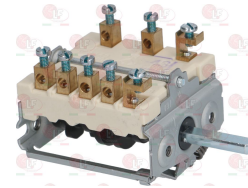

3057023 SELECTOR SWITCH 0-6 POSITIONS
 contact capacity 32A 250V - max 150°C
 D shaft \varnothing 6x4.6 mm

3057024 SELECTOR SWITCH 0-6 POSITIONS
 contact capacity 16A 250V - max 150°C
 D-shaped pin \varnothing 6x4.6 mm