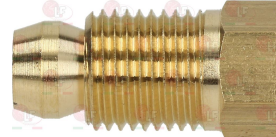

3020084 FITTING AND OLIVE $\varnothing$ 6 mm
thread M10x1 - h 10 mm