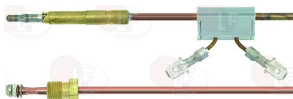

ELECTROLUX PROFESSIONAL 058503

3440076 INTERRUPTION CONNECTOR M10x1