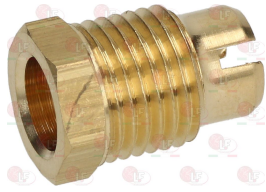

ELECTROLUX PROFESSIONAL

Suitable for:

**3020200 FITTING FOR THERMOCOUPLE $\varnothing$ 6.5 mm
thread M10x1**

ELECTROLUX PROFESSIONAL 0C0121 ELECTROLUX PROFESSIONAL 003609

Suitable for:

**3001003 IGNITION PLUG ROUND $\varnothing$ 7x44 mm
M faston M4x1 mm
overall length 65 mm**

ELECTROLUX PROFESSIONAL M02E10 ELECTROLUX PROFESSIONAL Z05197 ELECTROLUX PROFESSIONAL Z05675
ELECTROLUX PROFESSIONAL 0A0500 4000 ELECTROLUX PROFESSIONAL 0A0500
ELECTROLUX PROFESSIONAL 0C0488 ELECTROLUX PROFESSIONAL 0G0083 ELECTROLUX PROFESSIONAL 000213
ELECTROLUX PROFESSIONAL 02E10 ELECTROLUX PROFESSIONAL 033027 3532
ELECTROLUX PROFESSIONAL 033027 4014 ELECTROLUX PROFESSIONAL 051565
ELECTROLUX PROFESSIONAL 051977 ELECTROLUX PROFESSIONAL 056754 ELECTROLUX PROFESSIONAL 077019
ELECTROLUX PROFESSIONAL 077752 040111 ELECTROLUX PROFESSIONAL 078005
ELECTROLUX PROFESSIONAL 078005 6754 ELECTROLUX PROFESSIONAL 083089
ELECTROLUX PROFESSIONAL 091505 ELECTROLUX PROFESSIONAL 091505 5_
ELECTROLUX PROFESSIONAL 190127 24 ELECTROLUX PROFESSIONAL 437001
ELECTROLUX PROFESSIONAL 437075 2040111 ELECTROLUX PROFESSIONAL 481851

**3020060 IGNITION PLUG ROUND $\varnothing$ 7x44 mm
M faston M 4x1 mm
overall length 82 mm
model CB505/021 Junkers
for model P502F**

ELECTROLUX PROFESSIONAL Z05261 ELECTROLUX PROFESSIONAL Z05938 ELECTROLUX PROFESSIONAL Z059988 ELECTROLUX PROFESSIONAL 054336
ELECTROLUX PROFESSIONAL 0A0558 1300 ELECTROLUX PROFESSIONAL 0A2473
ELECTROLUX PROFESSIONAL 000212 0500 ELECTROLUX PROFESSIONAL 0002120
ELECTROLUX PROFESSIONAL 031003 500 ELECTROLUX PROFESSIONAL 0330272
ELECTROLUX PROFESSIONAL 033027 2600 ELECTROLUX PROFESSIONAL 052610
ELECTROLUX PROFESSIONAL 056720 ELECTROLUX PROFESSIONAL 057410 ELECTROLUX PROFESSIONAL 059380
ELECTROLUX PROFESSIONAL 059988 ELECTROLUX PROFESSIONAL 077149 27
ELECTROLUX PROFESSIONAL 07800A 2473 ELECTROLUX PROFESSIONAL 0780052
ELECTROLUX PROFESSIONAL 078005 7410 ELECTROLUX PROFESSIONAL 0780059
ELECTROLUX PROFESSIONAL 078005 9988 ELECTROLUX PROFESSIONAL 0830863
ELECTROLUX PROFESSIONAL 083087 2200 ELECTROLUX PROFESSIONAL 0915024
ELECTROLUX PROFESSIONAL 190133 40

**3020124 IGNITION PLUG ROUND $\varnothing$ 7x44 mm
connection $\varnothing$ 2.4 mm
overall length 58 mm**

**3020294 IGNITION PLUG ROUND $\varnothing$ 7x44 mm
M faston M4x1 mm
overall length 67 mm**