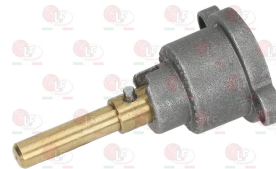

3348220 CAP WITH PIN $\varnothing$ 6x4.6 mm
pin length 30/23 mm upper/lower
for model PEL 21