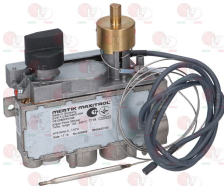

40G5266 GAS VALVE MERTIK 100 \div 340 $^{\circ}$ C
model GV31T-C3A7A2K0-004
inlet \varnothing 3/8"F - outlet \varnothing 3/8"F
thermocouple connection M9x1
maximum gas inlet pressure 50 mbar
complete with ignition cable length 900 mm
capillary length 720 mm
bulb \varnothing 4x65 mm
D-shaped pin 8x6.5 mm