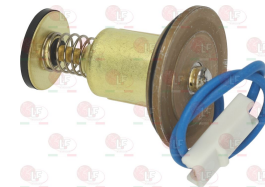

3526124 KNOB EXTENSION LENGTH 67 mm
for VALVE 820 NOVA-824 NOVASIT

3182008 MAGNETIC UNIT SIT
head \varnothing 35 mm - end piece \varnothing 20 mm - length 47 mm
for valve SIT NOVASIT 820

ELECTROLUX PROFESSIONAL 056589