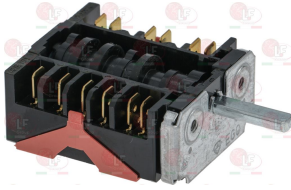

ELECTROLUX PROFESSIONAL

Suitable for:

3057064 **SELECTOR SWITCH 0-3 POSITIONS**
contact capacity 16A 250V - max 150°C
D-shaped pin $\varnothing$ 6x4.6 mm

ELECTROLUX PROFESSIONAL 059544

Suitable for:

3057093 **SELECTOR SWITCH 0-3 POSITIONS**
contact capacity 16A 250V - max 150°C
D-shaped pin $\varnothing$ 6x4.6 mm