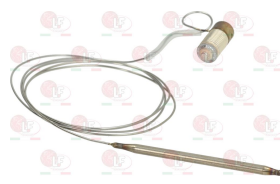

ELECTROLUX PROFESSIONAL 056593

3523051 SENSING ELEMENT MINISIT 110÷190°C
capillary length 1050 mm
bulb ø 6x105 mm