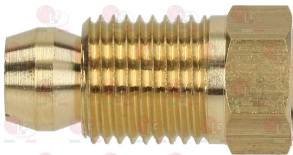

ELECTROLUX PROFESSIONAL

Suitable for:

4056009 CAP FOR VALVE EUROSIT-MERTIK \varnothing 3/8"
with OR

ELECTROLUX PROFESSIONAL 056009

3526677 EXTENSION FOR EUROSIT VALVE
D-shaped pin \varnothing 10x8 mm

3020084 FITTING AND OLIVE \varnothing 6 mm
thread M10x1 - h 10 mm