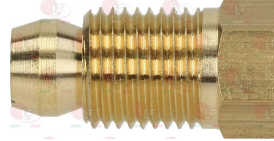

Suitable for:

3020083 FITTING AND OLIVE \varnothing 4 mm
thread M10x1 - h 24 mm

ELECTROLUX PROFESSIONAL 052833

Suitable for:

3020084 FITTING AND OLIVE \varnothing 6 mm
thread M10x1 - h 10 mm

ELECTROLUX PROFESSIONAL 052834