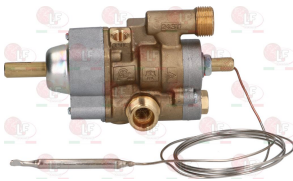

ELECTROLUX PROFESSIONAL 058369

3348044 OLIVE FOR PIPE \varnothing 10 mm
 \varnothing ext. 12 mm - h 5 mm
for model PEL 20-21-24-25

ELECTROLUX PROFESSIONAL 060325

3348036 OLIVE FOR PIPE \varnothing 4 mm
 \varnothing ext. 8 mm - h 8 mm
for model PEL 21-22-24-25