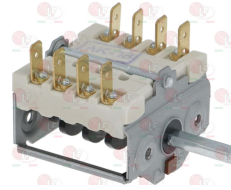

ELECTROLUX PROFESSIONAL 0A2162
ELECTROLUX PROFESSIONAL 07800A2
ELECTROLUX PROFESSIONAL 5541021
ELECTROLUX PROFESSIONAL 70210A2

3057073 SELECTOR SWITCH 0-1 0-1 POSITIONS
contact capacity 16A 250V - max 150°C
D-shaped pin ø 6x4.6 mm