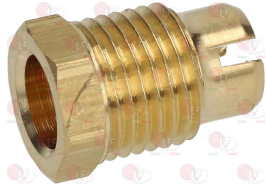

ELECTROLUX PROFESSIONAL

Suitable for:

**3020200 FITTING FOR THERMOCOUPLE $\varnothing$ 6.5 mm
thread M10x1**

ELECTROLUX PROFESSIONAL 0C0121 ELECTROLUX PROFESSIONAL 003609

Suitable for:

**3001003 IGNITION PLUG ROUND $\varnothing$ 7x44 mm
M faston M4x1 mm
overall length 65 mm**

ELECTROLUX PROFESSIONAL M02E10 ELECTROLUX PROFESSIONAL Z05197 ELECTROLUX PROFESSIONAL Z05675
ELECTROLUX PROFESSIONAL 0A0500 4000 ELECTROLUX PROFESSIONAL 0A0500
ELECTROLUX PROFESSIONAL 0C0488 ELECTROLUX PROFESSIONAL 0G0083 ELECTROLUX PROFESSIONAL 000213
ELECTROLUX PROFESSIONAL 02E10 ELECTROLUX PROFESSIONAL 033027 3532
ELECTROLUX PROFESSIONAL 033027 4014 ELECTROLUX PROFESSIONAL 051565
ELECTROLUX PROFESSIONAL 051977 ELECTROLUX PROFESSIONAL 056754 ELECTROLUX PROFESSIONAL 077019
ELECTROLUX PROFESSIONAL 077752 040111 ELECTROLUX PROFESSIONAL 078005
ELECTROLUX PROFESSIONAL 078005 6754 ELECTROLUX PROFESSIONAL 083089
ELECTROLUX PROFESSIONAL 091505 ELECTROLUX PROFESSIONAL 091505 5_
ELECTROLUX PROFESSIONAL 190127 24 ELECTROLUX PROFESSIONAL 437001
ELECTROLUX PROFESSIONAL 437075 2040111 ELECTROLUX PROFESSIONAL 481851

**3020060 IGNITION PLUG ROUND $\varnothing$ 7x44 mm
M faston M 4x1 mm
overall length 82 mm
model CB505/021 Junkers
for model P502F**

ELECTROLUX PROFESSIONAL Z05261 ELECTROLUX PROFESSIONAL Z05938 ELECTROLUX PROFESSIONAL Z059988 ELECTROLUX PROFESSIONAL 054336
ELECTROLUX PROFESSIONAL 0A0558 1300 ELECTROLUX PROFESSIONAL 0A2473
ELECTROLUX PROFESSIONAL 000212 0500 ELECTROLUX PROFESSIONAL 0002120
ELECTROLUX PROFESSIONAL 031003 500 ELECTROLUX PROFESSIONAL 0330272
ELECTROLUX PROFESSIONAL 033027 2600 ELECTROLUX PROFESSIONAL 052610
ELECTROLUX PROFESSIONAL 056720 ELECTROLUX PROFESSIONAL 057410 ELECTROLUX PROFESSIONAL 059380
ELECTROLUX PROFESSIONAL 059988 ELECTROLUX PROFESSIONAL 077149 27
ELECTROLUX PROFESSIONAL 07800A 2473 ELECTROLUX PROFESSIONAL 0780052
ELECTROLUX PROFESSIONAL 078005 7410 ELECTROLUX PROFESSIONAL 0780059
ELECTROLUX PROFESSIONAL 078005 9988 ELECTROLUX PROFESSIONAL 0830863
ELECTROLUX PROFESSIONAL 083087 2200 ELECTROLUX PROFESSIONAL 0915024
ELECTROLUX PROFESSIONAL 190133 40

**3020124 IGNITION PLUG ROUND $\varnothing$ 7x44 mm
connection $\varnothing$ 2.4 mm
overall length 58 mm**

**3020294 IGNITION PLUG ROUND $\varnothing$ 7x44 mm
M faston M4x1 mm
overall length 67 mm**