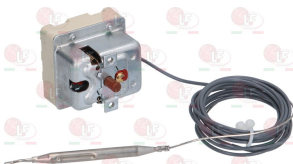

ELECTROLUX PROFESSIONAL 0A5435 ELECTROLUX PROFESSIONAL 064680 8700

ELECTROLUX PROFESSIONAL 052331

ELECTROLUX PROFESSIONAL 07800A 5435

ELECTROLUX PROFESSIONAL 5001543

ELECTROLUX PROFESSIONAL 553254 9816

ELECTROLUX PROFESSIONAL 5541054

ELECTROLUX PROFESSIONAL 710A54 35

ELECTROLUX PROFESSIONAL 70210A5