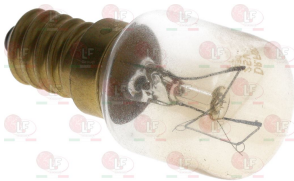

3221061 LAMP E14 25W 230V
max temperature 300°C - ø 26x57 mm