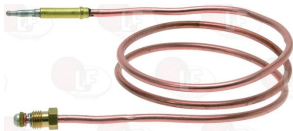

ELECTROLUX PROFESSIONAL 0KI368

40KI369 THERMOCOUPLE M8x1 75 cm

ELECTROLUX PROFESSIONAL 0KI369

3440079 THERMOCOUPLE M8x1 75 cm COUPLING M6x1

ELECTROLUX PROFESSIONAL 00367 ELECTROLUX PROFESSIONAL 004955

3440047 THERMOCOUPLE M8X1 75 cm HEAD ALUMINIZED