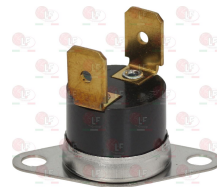

ELECTROLUX PROFESSIONAL 0PE024

3443028 SAFETY THERMOSTAT 120°C
with manual reset, 10A 250V
per BOILER