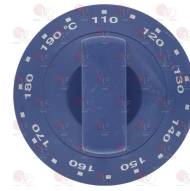

ELECTROLUX PROFESSIONAL 0C2231

40C2011 KNOB BLUE ø 60 mm 1-2-3-4-5-6-7-8
D-shaped hole 6x4.6 mm