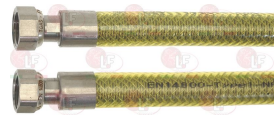

ELECTROLUX PROFESSIONAL 0S1026

3449572 GAS HOSE $\varnothing$ 1/2"MF 1000 mm
made of steel AISI 316L
max temperature 60°C - max pressure 0.5 bar
resistance to 6 bar internal pressure
resistance in case of fire 30 minutes at 650°C
flow rate efficiency 2.2 m³/h
in compliance w/the EUROPEAN CERTIFICATION EN14800