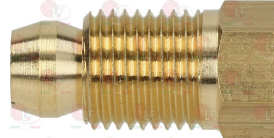

3020083 FITTING AND OLIVE \varnothing 4 mm
thread M10x1 - h 24 mm

ELECTROLUX PROFESSIONAL 052833

3020084 FITTING AND OLIVE \varnothing 6 mm
thread M10x1 - h 10 mm

ELECTROLUX PROFESSIONAL 052834

3020513 FITTING AND OLIVE \varnothing 6 mm
thread 10x1 - h 10 mm