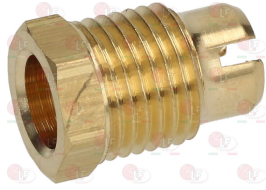

ELECTROLUX PROFESSIONAL

Suitable for:

**3020200 FITTING FOR THERMOCOUPLE $\varnothing$ 6.5 mm
thread M10x1**

ELECTROLUX PROFESSIONAL 0C0121 ELECTROLUX PROFESSIONAL 003609

Suitable for:

**3001003 IGNITION PLUG ROUND $\varnothing$ 7x44 mm
M faston M4x1 mm
overall length 65 mm**

ELECTROLUX PROFESSIONAL M02E10 ELECTROLUX PROFESSIONAL Z05197 ELECTROLUX PROFESSIONAL Z05675
ELECTROLUX PROFESSIONAL 0A0500 4000 ELECTROLUX PROFESSIONAL 0A0500
ELECTROLUX PROFESSIONAL 0C0488 ELECTROLUX PROFESSIONAL 0G0083 ELECTROLUX PROFESSIONAL 000213
ELECTROLUX PROFESSIONAL 02E10 ELECTROLUX PROFESSIONAL 033027 3532
ELECTROLUX PROFESSIONAL 033027 4014 ELECTROLUX PROFESSIONAL 051565
ELECTROLUX PROFESSIONAL 051977 ELECTROLUX PROFESSIONAL 056754 ELECTROLUX PROFESSIONAL 077019
ELECTROLUX PROFESSIONAL 077752 040111 ELECTROLUX PROFESSIONAL 078005
ELECTROLUX PROFESSIONAL 078005 6754 ELECTROLUX PROFESSIONAL 083089
ELECTROLUX PROFESSIONAL 091505 ELECTROLUX PROFESSIONAL 091505 5_
ELECTROLUX PROFESSIONAL 190127 24 ELECTROLUX PROFESSIONAL 437001
ELECTROLUX PROFESSIONAL 437075 2040111 ELECTROLUX PROFESSIONAL 481851

**3020060 IGNITION PLUG ROUND $\varnothing$ 7x44 mm
M faston M 4x1 mm
overall length 82 mm
model CB505/021 Junkers
for model P502F**

ELECTROLUX PROFESSIONAL Z05261 ELECTROLUX PROFESSIONAL Z05938 ELECTROLUX PROFESSIONAL Z059988
ELECTROLUX PROFESSIONAL 0A0558 1300 ELECTROLUX PROFESSIONAL 0A2473
ELECTROLUX PROFESSIONAL 000212 0500 ELECTROLUX PROFESSIONAL 0002120
ELECTROLUX PROFESSIONAL 031003 500 ELECTROLUX PROFESSIONAL 0330272
ELECTROLUX PROFESSIONAL 033027 2600 ELECTROLUX PROFESSIONAL 052610
ELECTROLUX PROFESSIONAL 056720 ELECTROLUX PROFESSIONAL 057410 ELECTROLUX PROFESSIONAL 059380
ELECTROLUX PROFESSIONAL 059988 ELECTROLUX PROFESSIONAL 077149 27
ELECTROLUX PROFESSIONAL 07800A 2473 ELECTROLUX PROFESSIONAL 0780052
ELECTROLUX PROFESSIONAL 078005 7410 ELECTROLUX PROFESSIONAL 0780059
ELECTROLUX PROFESSIONAL 078005 9988 ELECTROLUX PROFESSIONAL 0830863
ELECTROLUX PROFESSIONAL 083087 2200 ELECTROLUX PROFESSIONAL 0915024
ELECTROLUX PROFESSIONAL 190133 40

**3020124 IGNITION PLUG ROUND $\varnothing$ 7x44 mm
connection $\varnothing$ 2.4 mm
overall length 58 mm**

ELECTROLUX PROFESSIONAL 054336

**3020294 IGNITION PLUG ROUND $\varnothing$ 7x44 mm
M faston M4x1 mm
overall length 67 mm**