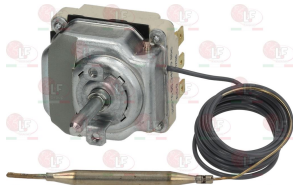

ELECTROLUX PROFESSIONAL 052916

3744062 THREE-PHASE THERMOSTAT 100-350°C
D-shaped pin $\varnothing$ 6x4.6 mm
capillary length 1470 mm - 16A 400V
bulb $\varnothing$ 6x75 mm