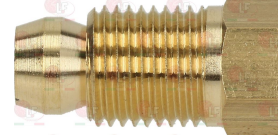

3020084 FITTING AND OLIVE ϕ 6 mm
thread M10x1 - h 10 mm