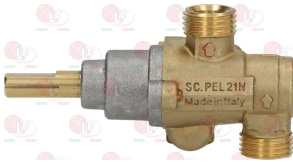

ELECTROLUX PROFESSIONAL 004956

3348015 GAS TAP 20/N
with pilot flame
fittings M16x1.5 mm
with flow regulator
D-shaped pin $\varnothing$ 8x6.5 mm