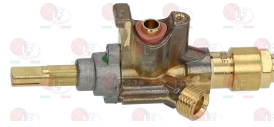

ELECTROLUX PROFESSIONAL

3348063 GAS TAP SABAF
without pilot flame
flange pipe connection $\varnothing$ 16 mm
outlet fitting $\varnothing$ 1/4" M
thermocouple connection M8x1
D-shaped pin $\varnothing$ 8x6.5 mm