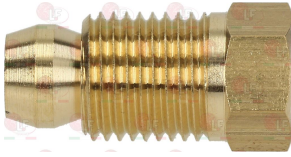

ELECTROLUX PROFESSIONAL

Suitable for:

Suitable for:

3020084 FITTING AND OLIVE $\varnothing$ 6 mm
thread M10x1 - h 10 mm

ELECTROLUX PROFESSIONAL 052834

3020077 PIPE FITTING $\varnothing$ 4 mm
thread M10x1 - h 10.5 mm