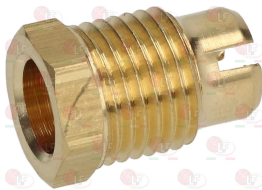

ELECTROLUX PROFESSIONAL 0C0121 ELECTROLUX PROFESSIONAL 003609

3001003 IGNITION PLUG ROUND $\varnothing$ 7x44 mm
M faston M4x1 mm
overall length 65 mm

ELECTROLUX PROFESSIONAL M02E10 ELECTROLUX PROFESSIONAL Z05197 ELECTROLUX PROFESSIONAL Z05675
ELECTROLUX PROFESSIONAL 0A0500 4000 ELECTROLUX PROFESSIONAL 0A0500
ELECTROLUX PROFESSIONAL 0C0488 ELECTROLUX PROFESSIONAL 0G0083 ELECTROLUX PROFESSIONAL 000213
ELECTROLUX PROFESSIONAL 02E10 ELECTROLUX PROFESSIONAL 033027 3532
ELECTROLUX PROFESSIONAL 033027 4014 ELECTROLUX PROFESSIONAL 051565
ELECTROLUX PROFESSIONAL 051977 ELECTROLUX PROFESSIONAL 056754 ELECTROLUX PROFESSIONAL 077019
ELECTROLUX PROFESSIONAL 077752 040111 ELECTROLUX PROFESSIONAL 078005
ELECTROLUX PROFESSIONAL 078005 6754 ELECTROLUX PROFESSIONAL 083089
ELECTROLUX PROFESSIONAL 091505 ELECTROLUX PROFESSIONAL 091505 5_
ELECTROLUX PROFESSIONAL 190127 24 ELECTROLUX PROFESSIONAL 437001
ELECTROLUX PROFESSIONAL 437075 2040111 ELECTROLUX PROFESSIONAL 481851