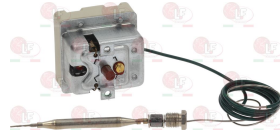

ELECTROLUX PROFESSIONAL 0G2825

3444088 THREE-PHASE THERMOSTAT 30-110°C
D-shaped pin $\varnothing$ 6x4.6 mm
capillary length 900 mm - 10A 400V
bulb $\varnothing$ 6x140 mm - with stuffing gland fitting M9x1