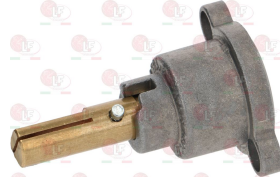

Suitable for:

3348243 CAP WITH PIN $\varnothing$ 8x6.5 mm
pin length 22/15 mm right/lef
for model PEL 21S