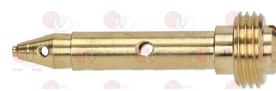

ELECTROLUX PROFESSIONAL Z05679 ELECTROLUX PROFESSIONAL 0A0544 7200
ELECTROLUX PROFESSIONAL 0G0082 ELECTROLUX PROFESSIONAL 0G5006 ELECTROLUX PROFESSIONAL 0002135
ELECTROLUX PROFESSIONAL 056799 ELECTROLUX PROFESSIONAL 078005 6799
ELECTROLUX PROFESSIONAL 097703 ELECTROLUX PROFESSIONAL 190229 95
ELECTROLUX PROFESSIONAL 554056 799
ELECTROLUX PROFESSIONAL 710G50 06
ELECTROLUX PROFESSIONAL 702105 6799

ELECTROLUX PROFESSIONAL 710G008
ELECTROLUX PROFESSIONAL 7105679
ELECTROLUX PROFESSIONAL 7123450

ELECTROLUX PROFESSIONAL Z05833 ELECTROLUX PROFESSIONAL 005004 0000
ELECTROLUX PROFESSIONAL 058330 ELECTROLUX PROFESSIONAL 078005 8330
ELECTROLUX PROFESSIONAL 083086 0701
ELECTROLUX PROFESSIONAL 500583 30007
ELECTROLUX PROFESSIONAL 710583 30

ELECTROLUX PROFESSIONAL 097705
ELECTROLUX PROFESSIONAL 554058
ELECTROLUX PROFESSIONAL 702105