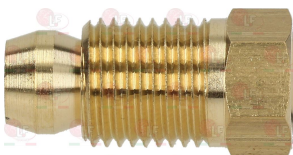

3020106 PILOT WITH 0.25 mm \varnothing JET

ELECTROLUX PROFESSIONAL 052281

**3020083 FITTING AND OLIVE \varnothing 4 mm
thread M10x1 - h 24 mm**

ELECTROLUX PROFESSIONAL 052833

**3020084 FITTING AND OLIVE \varnothing 6 mm
thread M10x1 - h 10 mm**