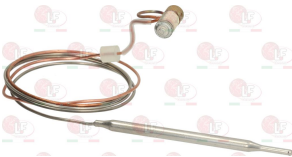

3523051 SENSING ELEMENT MINISIT 110 $\div$ 190°C
capillary length 1050 mm
bulb $\varnothing$ 6x105 mm