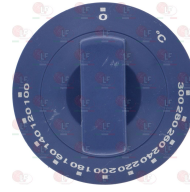

ELECTROLUX PROFESSIONAL 0C2015

40C2232 KNOB BLUE ø 60 mm 105-185°C
D-shaped hole 6x4.6 mm