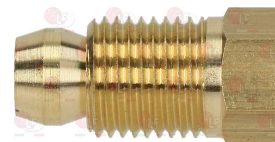

3020083 FITTING AND OLIVE \varnothing 4 mm
thread M10x1 - h 24 mm

3020084 FITTING AND OLIVE \varnothing 6 mm
thread M10x1 - h 10 mm

ELECTROLUX PROFESSIONAL 052833

3020513 FITTING AND OLIVE \varnothing 6 mm
thread 10x1 - h 10 mm