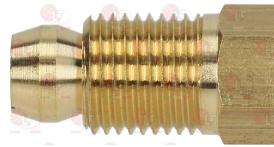

3020084 FITTING AND OLIVE $\varnothing$ 6 mm
thread M10x1 - h 10 mm