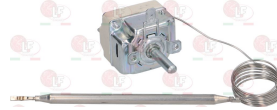

ELECTROLUX PROFESSIONAL 003262 ELECTROLUX PROFESSIONAL 051920

4031247 SINGLE-PHASE THERMOSTAT 30-92°C

complete with auxiliary selector switch
D-shaped pin $\varnothing$ 6x4.6 mm
covered capillary length 1010 mm
bulb $\varnothing$ 6x130 mm