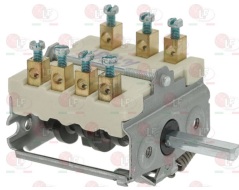

ELECTROLUX PROFESSIONAL 052749

ELECTROLUX PROFESSIONAL 0A2021 ELECTROLUX PROFESSIONAL 0G0649 ELECTROLUX PROFESSIONAL 0KM938

3057023 SELECTOR SWITCH 0-6 POSITIONS
contact capacity 32A 250V - max 150°C
D shaft $\varnothing$ 6x4.6 mm

3057024 SELECTOR SWITCH 0-6 POSITIONS
contact capacity 16A 250V - max 150°C
D-shaped pin $\varnothing$ 6x4.6 mm