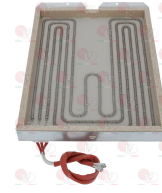

ELECTROLUX PROFESSIONAL 0C8476

3755266 RADIANT HEATING ELEMENT 5000W 230V
length 415 mm - width 280 mm
faston electrical connections