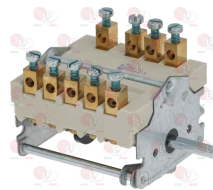

ELECTROLUX PROFESSIONAL 0H6683
ELECTROLUX PROFESSIONAL 028590