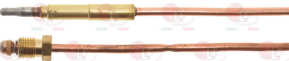

ELECTROLUX PROFESSIONAL 0C1634