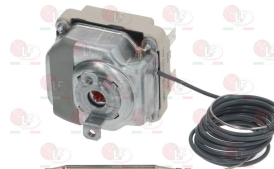

ELECTROLUX PROFESSIONAL 0C0999