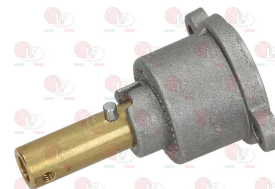

ELECTROLUX PROFESSIONAL

Suitable for:

3348037 OLIVE FOR PIPE $\varnothing$ 6 mm
 $\varnothing$ ext. 8 mm - h 7 mm
for model PEL 21-22-24-25

ELECTROLUX PROFESSIONAL 020992

Suitable for:

3348043 PIPE FITTING $\varnothing$ 10 mm
thread M16x1.5 mm - h 14 mm
for model PEL 20-21-24-25

ELECTROLUX PROFESSIONAL 0A2125 ELECTROLUX PROFESSIONAL 051482 9301

ELECTROLUX PROFESSIONAL 07800A 2125

ELECTROLUX PROFESSIONAL 500121 25006

ELECTROLUX PROFESSIONAL 710A21 25

ELECTROLUX PROFESSIONAL 09076

ELECTROLUX PROFESSIONAL 554102

ELECTROLUX PROFESSIONAL 70210A

3348029 PIPE FITTING $\varnothing$ 4 mm
thread M10x1 mm - h 11 mm
for model PEL 21-22-24-25

ELECTROLUX PROFESSIONAL 052125

3020078 PIPE FITTING $\varnothing$ 6 mm
thread M10x1 - h 10.5 mm

ELECTROLUX PROFESSIONAL 0A0558 1600

ELECTROLUX PROFESSIONAL 003859 ELECTROLUX PROFESSIONAL 021416 1400

ELECTROLUX PROFESSIONAL 057821 ELECTROLUX PROFESSIONAL 078005 7821

ELECTROLUX PROFESSIONAL 09031 ELECTROLUX PROFESSIONAL 710038 59

ELECTROLUX PROFESSIONAL 710578 21

ELECTROLUX PROFESSIONAL 002250

ELECTROLUX PROFESSIONAL 702105

5014757 PIPE FITTING $\varnothing$ 6 mm
thread M10x1 mm - h 11 mm

3348004 GAS TAP 22N/V
with pilot flame
with vertical flange
fittings $\varnothing$ M20x1.5mm
with flow regulator
D-shaped pin $\varnothing$ 10x8 mm

ELECTROLUX PROFESSIONAL 052145

3348229 CAP WITH PIN $\varnothing$ 10 mm
pin length 31 mm
for model PEL 22S/0