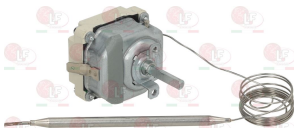

ELECTROLUX PROFESSIONAL 052000 ELECTROLUX PROFESSIONAL 057237

3444707 THREE-PHASE THERMOSTAT 320°C
with manual reset
covered capillary length 1450 mm - 10A 400V
bulb $\varnothing$ 6x176 mm - with stuffing gland fitting M9x1