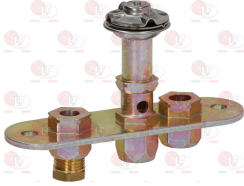

Suitable for:

3020238 THREE-FLAME ST. STEEL PILOT BURNER SIT
without sparking plug, gas nozzle and gasket
thermocouple fitting included

ELECTROLUX PROFESSIONAL 0C0744

3020085 FITTING FOR SPARKING PLUG FIXING $\varnothing$ 7 mm
thread M10x1 - h 11 mm