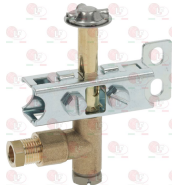

ELECTROLUX PROFESSIONAL 052281

ELECTROLUX PROFESSIONAL 052686

3020036 PILOT BURNER SIT 3 FLAMES
multigas type with nozzle $\varnothing$ 0.35 mm
with 3 position bracket