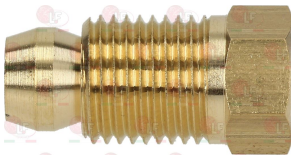

ELECTROLUX PROFESSIONAL 027239

3020083 FITTING AND OLIVE \varnothing 4 mm
thread M10x1 - h 24 mm

ELECTROLUX PROFESSIONAL 052833

3020084 FITTING AND OLIVE \varnothing 6 mm
thread M10x1 - h 10 mm

ELECTROLUX PROFESSIONAL 052834