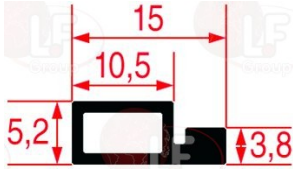

Suitable for:

Suitable for:

Gaskets for oven door

3186107 OVEN DOOR GASKET
of silicone elastomer
profile dimensions 15x5.2 mm
BLACK COLOUR
SALE PER LINEAR METRE

ELECTROLUX PROFESSIONAL 054111 ELECTROLUX PROFESSIONAL 054112

3186298 OVEN DOOR GASKET 580x290 mm
of silicone elastomer
with fastening clips - 3 sides
profile dimensions 10x9 mm
BLACK COLOUR