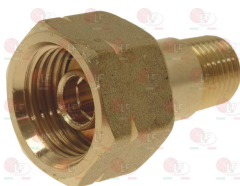

3350012 INJECTOR NUT $\varnothing$ 1/4" M