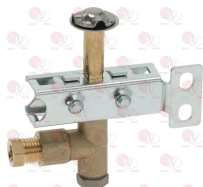

ELECTROLUX PROFESSIONAL 0G2925 ELECTROLUX PROFESSIONAL 001923 7500
ELECTROLUX PROFESSIONAL 020699 3500 ELECTROLUX PROFESSIONAL 052256
ELECTROLUX PROFESSIONAL 077000 727917 ELECTROLUX PROFESSIONAL 078005
ELECTROLUX PROFESSIONAL 097802 ELECTROLUX PROFESSIONAL 500522 56000
ELECTROLUX PROFESSIONAL 554052 256 ELECTROLUX PROFESSIONAL 7CHG72
ELECTROLUX PROFESSIONAL 710522 56 ELECTROLUX PROFESSIONAL 702105
ELECTROLUX PROFESSIONAL 727917

3020005 BURNER PILOT 2-FLAME GASCO
multigas with jet $\varnothing$ 0.20 mm
with 3 position bracket

ELECTROLUX PROFESSIONAL 004946

3020104 BRACKET CLAMP 3 POSITIONS FOR PILOT SIT