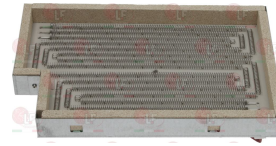

ELECTROLUX PROFESSIONAL 0C7625

40C8351 RADIANT HEATING ELEMENT 6480W 230V
length 550 mm - width 320 mm
complete with cables