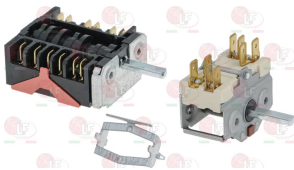

ELECTROLUX PROFESSIONAL 0K5118

40K5163 KIT SELECTOR SWITCH 0-1 POSITIONS
complete with potentiometer and cables
contact capacity 32A 250V - max 150°C
D-shaped pin $\varnothing$ 6x4.6 mm