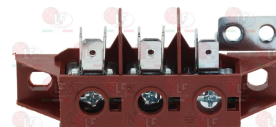

ELECTROLUX PROFESSIONAL 0W3543

ELECTROLUX PROFESSIONAL 009052 ELECTROLUX PROFESSIONAL 058873

3247006 TERMINAL BLOCK 2-POLES OF CERAMIC for cable max 10 mm² operating temperature 300°C nominal voltage 450V dimensions 24x21x20 mm	7100443 TERMINAL BLOCK 3-POLES FV110 40A 450V for cable max 6 mm² operating temperature 150°C