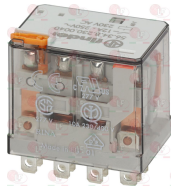

ELECTROLUX PROFESSIONAL 048611

3351901 POWER RELAY FINDER 60.62.8.230.0000
230V 50/60Hz
2 exchange contacts 10A