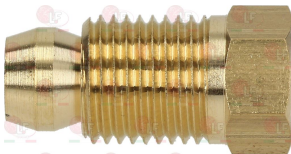

ELECTROLUX PROFESSIONAL 0C8183

4056009 CAP FOR VALVE EUROSIT-MERTIK \varnothing 3/8"
 with OR

ELECTROLUX PROFESSIONAL 056009

3526677 EXTENSION FOR EUROSIT VALVE
 D-shaped pin \varnothing 10x8 mm

3020084 FITTING AND OLIVE \varnothing 6 mm
 thread M10x1 - h 10 mm