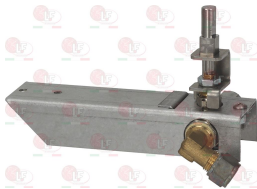

ELECTROLUX PROFESSIONAL 005873

3525036 WATER INLET TAP LH $\varnothing$ 1/2"FF
D-shaped pin $\varnothing$ 10x8 mm