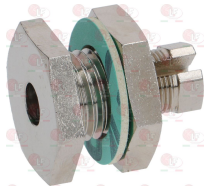

ELECTROLUX PROFESSIONAL 056587

3523060 OIL SEAL FITTING $\varnothing$ 6.5 mm
internal thread M10x0.75 - external thread M14x1.5