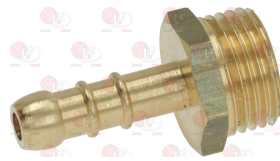

ELECTROLUX PROFESSIONAL 0S0028

3350012 INJECTOR NUT \varnothing 1/4" M

3350008 HOSE-END FITTING \varnothing 1/2" M

Pressure switches

40C4143 EXPANSION CONT.PRESSURE SWITCH 70x60x30mm
 hose-end fittings \varnothing 12 mm