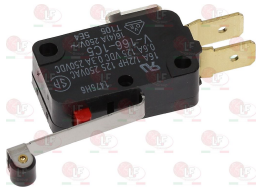

3240241 MICROSWITCH OMRON V-166-1C5
1NO + 1NC 16A 250V
with roll lever 28 mm

ELECTROLUX PROFESSIONAL LF-324 0927

9240007 MICROSWITCH PIZZATO MKV11D30
16A 250V