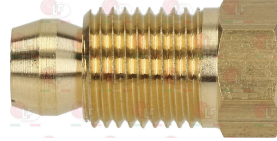

ELECTROLUX PROFESSIONAL 052834

3020102 HEXAGON HEAD SCREW 3/16"x18 mm
for PILOT BURNER SIT