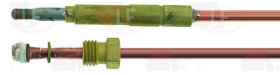

ELECTROLUX PROFESSIONAL 050856

3440828 THERMOCOUPLE SIT M8x1 60 cm - 10 PCS