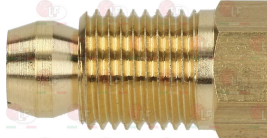

ELECTROLUX PROFESSIONAL 600503
 ELECTROLUX PROFESSIONAL 702100

3526292 ELECTRIC COUPLING WITH CABLE
 cable length 1000 mm - 3 wires
 for sit valve 830-836 TANDEM

3020084 FITTING AND OLIVE \varnothing 6 mm
 thread M10x1 - h 10 mm