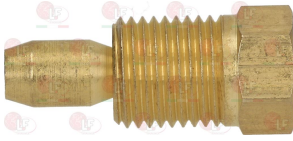

Suitable for:

3020083 FITTING AND OLIVE \varnothing 4 mm
thread M10x1 - h 24 mm

ELECTROLUX PROFESSIONAL 052833

Suitable for:

3020084 FITTING AND OLIVE \varnothing 6 mm
thread M10x1 - h 10 mm

ELECTROLUX PROFESSIONAL 052834