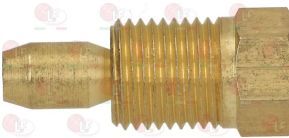

3020083 FITTING AND OLIVE \varnothing 4 mm
thread M10x1 - h 24 mm

ELECTROLUX PROFESSIONAL 052833

3020084 FITTING AND OLIVE \varnothing 6 mm
thread M10x1 - h 10 mm

ELECTROLUX PROFESSIONAL 052834

3020513 FITTING AND OLIVE \varnothing 6 mm
thread 10x1 - h 10 mm