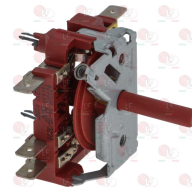

ELECTROLUX PROFESSIONAL 003565
 ELECTROLUX PROFESSIONAL 078002 8390
 ELECTROLUX PROFESSIONAL 492201 5000
 ELECTROLUX PROFESSIONAL 554003 565
 ELECTROLUX PROFESSIONAL 710283 90

40KK036 SELECTOR SWITCH 0-1-2 POSITIONS
 contact capacity 16A 250V
 D-shaped pin ø 6x4.6 mm