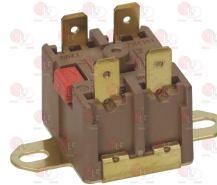

ELECTROLUX PROFESSIONAL 0PE031

40W4595 CONTACT THERMOSTAT 195°C