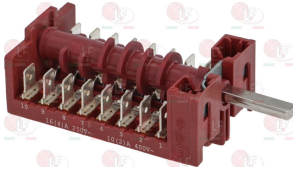

Suitable for:

Suitable for:

3057141 SELECTOR SWITCH 0-4 POSITIONS
contact capacity 16A 250V - max 150°C
D-shaped pin 6x4.6 mm

40C7353 SELECTOR SWITCH 0-4 POSITIONS
contact capacity 16A 250V - max 150°C
D-shaped pin $\varnothing$ 6x4,6 mm

ELECTROLUX PROFESSIONAL 0C9080 ELECTROLUX PROFESSIONAL 004268

ELECTROLUX PROFESSIONAL 0C7353

5002051 SELECTOR SWITCH 0-4 POSITIONS
contact capacity 16A 250V - max 150°C
D-shaped pin $\varnothing$ 6x4.6 mm

2101204 SELECTOR SWITCH 0-6 POSITIONS
contact capacity 16A 250V - max 150°C
D-shaped pin $\varnothing$ 6x4.6 mm