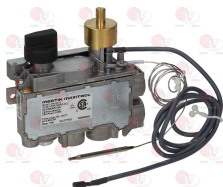

ELECTROLUX PROFESSIONAL 0C5246 ELECTROLUX PROFESSIONAL 006692

3523065 CAP FOR GAS VALVE MERTIK $\varnothing$ 3/8"
with OR