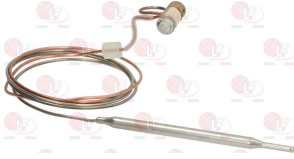

ELECTROLUX PROFESSIONAL

Suitable for:

3523051 SENSING ELEMENT MINISIT 110±190°C
capillary length 1050 mm
bulb ø 6x105 mm