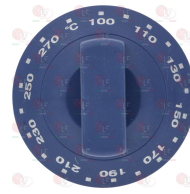

ELECTROLUX PROFESSIONAL 0C5253

40C5256 KNOB BLUE ø 60 mm 100-270°C
D-shaped hole 8x6.5 mm