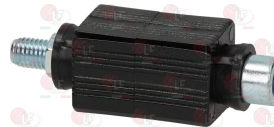

3346196 EXPANDER FOR SQUARE PIPE 36-40 mm

3346156 SQUARE PIPE FLARER 25x25 mm

ELECTROLUX PROFESSIONAL

Suitable for:

Suitable for:

3346157 SQUARE PIPE FLARER 36x36 mm

ELECTROLUX PROFESSIONAL 033655

3346164 CASTOR SWIVEL WITH PIN
with ZINC PLATED supports - polypropylene nucleus
synthetic rubber ring
dimension \varnothing 125x30 mm - load capacity 100 kg
square pipe pin 20x20 mm

ELECTROLUX PROFESSIONAL 0S0128

3346162 EXPANDER FOR SQUARE PIPE 20x20 mm

3528001 CYLINDER HEAD SCREW M10x80
burnished iron alloy - with hexagon socket
UNI 5931 - DIN 912 - ISO 4762

3346163 EXPANDER FOR SQUARE PIPE 29x29 mm

3346196 EXPANDER FOR SQUARE PIPE 36-40 mm

3346156 SQUARE PIPE FLARER 25x25 mm

3346157 SQUARE PIPE FLARER 36x36 mm

ELECTROLUX PROFESSIONAL 033655

3346166 CASTOR SWIVEL WITH PIN
with ZINC PLATED supports - polypropylene nucleus
synthetic rubber ring
dimension \varnothing 125x30 mm - load capacity 100 kg
pin for pipe \varnothing 22 mm

Suitable for:

3346160 EXPANDER FOR ROUND PIPE \varnothing 20 mm

3346161 EXPANDER FOR ROUND PIPE \varnothing 30 mm

3346211 ROUND PIPE FLARER \varnothing 22 mm

3346158 ROUND PIPE FLARER \varnothing 25 mm

3346120 CASTOR SWIVEL WITH PIN AND BRAKE
with ZINC PLATED supports - polypropylene nucleus
synthetic rubber ring
dimension \varnothing 125x30 mm - load capacity 100 kg
threaded pin M12 - height 30 mm