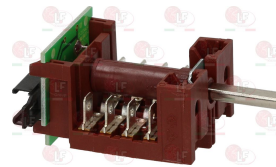

ELECTROLUX PROFESSIONAL 0A0541 4500
ELECTROLUX PROFESSIONAL 0KT779
ELECTROLUX PROFESSIONAL 000061 7079
ELECTROLUX PROFESSIONAL 006712
ELECTROLUX PROFESSIONAL 050684 2500
ELECTROLUX PROFESSIONAL 054376
ELECTROLUX PROFESSIONAL 078005 4376
ELECTROLUX PROFESSIONAL 500543 76004
ELECTROLUX PROFESSIONAL 554102 205
ELECTROLUX PROFESSIONAL 710A22 05
ELECTROLUX PROFESSIONAL 710543 76
ELECTROLUX PROFESSIONAL 702105 4376

ELECTROLUX PROFESSIONAL 0A2205
ELECTROLUX PROFESSIONAL 000061 7078
ELECTROLUX PROFESSIONAL 0023160
ELECTROLUX PROFESSIONAL 0504S4 LY00
ELECTROLUX PROFESSIONAL 0508897
ELECTROLUX PROFESSIONAL 07800A 2205
ELECTROLUX PROFESSIONAL 4370000
ELECTROLUX PROFESSIONAL 5540543
ELECTROLUX PROFESSIONAL 7CHG721
ELECTROLUX PROFESSIONAL 7100671
ELECTROLUX PROFESSIONAL 70210A2
ELECTROLUX PROFESSIONAL 721205

ELECTROLUX PROFESSIONAL 0C7415

40C9939 KIT SELECTOR SWITCH 0-1 POSITIONS
complete with potentiometer and cables
contact capacity 16A 250V - max 150°C
D-shaped pin ø 6x4.6 mm

40G3278 KIT SELECTOR SWITCH 0-1 POSITIONS
complete with potentiometer
contact capacity 16A 250V - max 150°C
D-shaped pin ø 6x4.6 mm