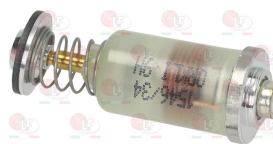

ELECTROLUX PROFESSIONAL 020992

ELECTROLUX PROFESSIONAL

Suitable for:

3348058 **MAGNET PROTECTION NUT M8x1**
thread M18x1 mm
for model PEL 20-21-22

3182009 **MAGNETIC UNIT PEL BIG HEAD**
head \varnothing 15.5 mm - end piece \varnothing 14 mm - length 44 mm
for PEL tap model 22-24