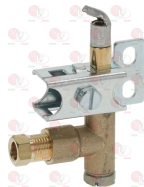

ELECTROLUX PROFESSIONAL

Suitable for:

5015516 PILOT JET SIT $\varnothing$ 0.40 mm

ELECTROLUX PROFESSIONAL 003327

5075989 PILOT JET SIT $\varnothing$ 0.70 mm

Suitable for:

3500269 PILOT JET SIT $\varnothing$ 0.45 mm

3020308 PILOT WITH NOZZLE $\varnothing$ 0.40 mm

ELECTROLUX PROFESSIONAL 006725 ELECTROLUX PROFESSIONAL 083585 4800
ELECTROLUX PROFESSIONAL 090140 ELECTROLUX PROFESSIONAL 710067 25

3020105 PILOT WITH 0.20 mm $\varnothing$ JET

3020106 PILOT WITH 0.25 mm $\varnothing$ JET

ELECTROLUX PROFESSIONAL 052281

3020107 PILOT WITH 0.35 mm $\varnothing$ JET

ELECTROLUX PROFESSIONAL 052686

3020001 ONE-FLAME PILOT BURNER SIT
multigas with jet $\varnothing$ 0.20 mm
with 2 positions bracket

3020101 BRACKET CLAMP 2 POSITIONS FOR PILOT SIT

ELECTROLUX PROFESSIONAL J23018 ELECTROLUX PROFESSIONAL Z02707 ELECTROLUX PROFESSIONAL 0A05003 ELECTROLUX PROFESSIONAL 0G2926 ELECTROLUX PROFESSIONAL 052246
ELECTROLUX PROFESSIONAL 0H6314 ELECTROLUX PROFESSIONAL 0SL340 0800
ELECTROLUX PROFESSIONAL 010001 ELECTROLUX PROFESSIONAL 010001 ELECTROLUX PROFESSIONAL 027073
ELECTROLUX PROFESSIONAL 070023 0187 ELECTROLUX PROFESSIONAL 0780027
ELECTROLUX PROFESSIONAL 190127 32 ELECTROLUX PROFESSIONAL 2890700
ELECTROLUX PROFESSIONAL 481851 310 ELECTROLUX PROFESSIONAL 5002707
ELECTROLUX PROFESSIONAL 7D2301 87 ELECTROLUX PROFESSIONAL 7102707
ELECTROLUX PROFESSIONAL 700223 0187 ELECTROLUX PROFESSIONAL 7021027
ELECTROLUX PROFESSIONAL 712345 04302