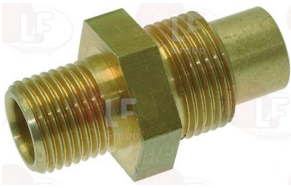

**3020131 OLIVE FOR PIPE \varnothing 8 mm
 \varnothing ext. 10 mm - h 7 mm**

3025234 FLAME SPREADER TILE 180 mm

ELECTROLUX PROFESSIONAL 052500

ELECTROLUX PROFESSIONAL

Suitable for:

3025803 NOZZLE HOLDER BURNER
pipe fitting inlet M16x1.5 mm
with fastening coupling M20x1.5 mm
with hole for nozzle M10x1 mm