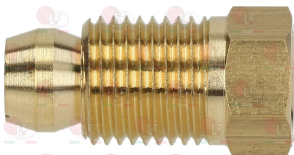

ELECTROLUX PROFESSIONAL 052834

Suitable for:

2100724 COIL 24V
for valve 830 TANDEM-836 TANDEM