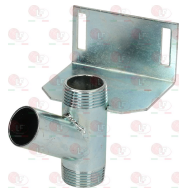

ELECTROLUX PROFESSIONAL 003829

3356017 FITTING DRAIN TAP $\varnothing$ 1"MM
side exit $\varnothing$ 30 mm - bracket 89x70x50 mm
distance between holes 70 mm-coupling height 80 mm

ELECTROLUX PROFESSIONAL 056884

4059522 FITTING DRAIN TAP $\varnothing$ 1"MM
side outlet $\varnothing$ 30 mm - bracket 88x35 mm
distance between holes 70 mm - coupling height 130