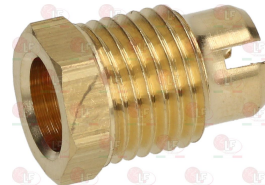

3020051 FITTING FOR PILOT \varnothing 4 mm
thread M10x1 - h 12.5 mm
for pilot burner JUNKERS/ORKLI

3020200 FITTING FOR THERMOCOUPLE \varnothing 6.5 mm
thread M10x1

ELECTROLUX PROFESSIONAL 0C0121 ELECTROLUX PROFESSIONAL 003609