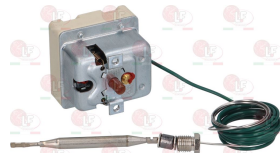

3444703 THREE-PHASE THERMOSTAT 315°C
with manual reset
covered capillary length 1500 mm - 10A 400V
bulb $\varnothing$ 6x80 mm - with adapter nipple band M9x1

ELECTROLUX PROFESSIONAL 0H6215

7113944 THREE-PHASE THERMOSTAT 330°C
with manual reset
capillary length covered 880 mm
bulb $\varnothing$ 6x78 mm