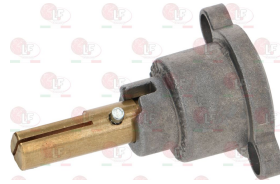

3348236 FLANGIA WITH PRESSURE FITTING $\varnothing$ 16/10 mm
thread M16x1,5 mm - M10x1,25 mm
for model PEL 21S