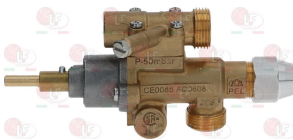

3348253 GAS TAP 22S/O
with pilot flame
with horizontal flange
fittings M20x1.5 mm
with flowrate adjuster
thermocouple connection M9x1
D-shaped pin $\varnothing$ 6x4.6 mm

ELECTROLUX PROFESSIONAL 0K5619 ELECTROLUX PROFESSIONAL 002574

3348229 CAP WITH PIN $\varnothing$ 10 mm
pin length 31 mm
for model PEL 22S/O