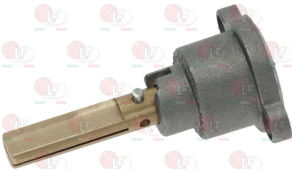

3348275 CAP WITH PIN $\varnothing$ 8x6.5 mm
pin length 32/25 mm upper/lower
for model PEL 21S