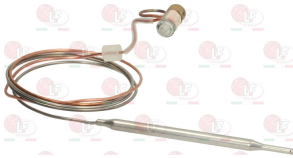

ELECTROLUX PROFESSIONAL 056590

3523039 SENSING ELEMENT MINISIT 30÷100°C
capillary length 1050 mm
bulb ø 5x125 mm