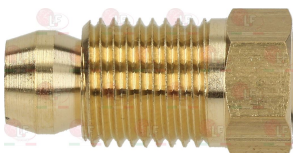

ELECTROLUX PROFESSIONAL 052834

2100724 COIL 24V
for valve 830 TANDEM-836 TANDEM