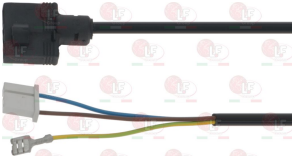

5068646 ELECTRIC COUPLING WITH CABLE
cable length 1100 mm - 3 threads
for valve sit 840 SIGMA-843 SIGMA-845 SIGMA
for valve sit 848 SIGMA