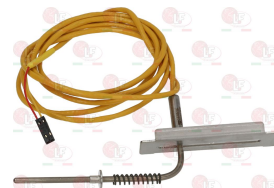

ELECTROLUX PROFESSIONAL 0C7421

Protection plates

3244001 PROTECTION COVER ELETTROSIT
length 80 mm - width 60 mm