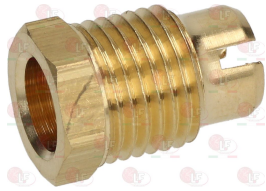

ELECTROLUX PROFESSIONAL 0C0121 ELECTROLUX PROFESSIONAL 003609

3020153 PILOT GASKET 68x24x1.5 mm

3020152 PILOT HEAD