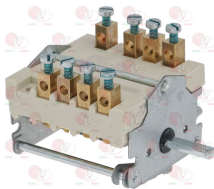

3057140 **SELECTOR SWITCH 0-1 POSITIONS**
contact capacity 32A 250V - max 150°C
D-shaped pin \varnothing 6x4.6 mm

ELECTROLUX PROFESSIONAL 006649

3057177 **SELECTOR SWITCH 0-1 POSITIONS**
contact capacity 16A 250V - max 150°C
D-shaped pin \varnothing 6x4.6 mm