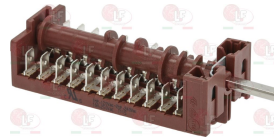

Suitable for:

Suitable for:

3057141 SELECTOR SWITCH 0-4 POSITIONS
contact capacity 16A 250V - max 150°C
D-shaped pin 6x4.6 mm

40C7353 SELECTOR SWITCH 0-4 POSITIONS
contact capacity 16A 250V - max 150°C
D-shaped pin $\varnothing$ 6x4,6 mm

ELECTROLUX PROFESSIONAL 0C9080 ELECTROLUX PROFESSIONAL 004268

ELECTROLUX PROFESSIONAL 0C7353

5002051 SELECTOR SWITCH 0-4 POSITIONS
contact capacity 16A 250V - max 150°C
D-shaped pin $\varnothing$ 6x4.6 mm

2101204 SELECTOR SWITCH 0-6 POSITIONS
contact capacity 16A 250V - max 150°C
D-shaped pin $\varnothing$ 6x4.6 mm