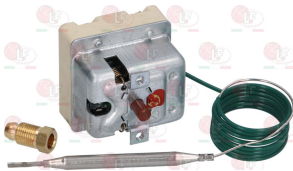

ELECTROLUX PROFESSIONAL 0C7528 ELECTROLUX PROFESSIONAL 002402

ELECTROLUX PROFESSIONAL 0KL815

3444695 3-PHASE THERMOSTAT 160°C
with manual reset
covered capillary length 900 mm - 20A 380V
bulb $\varnothing$ 6x89 mm - with stuffing gland fitting M10x1

ELECTROLUX PROFESSIONAL 005815

Timers

4002476 TIMER OMRON H3CR-A8 48Vac
programmable time scale from 1,2s to 300h