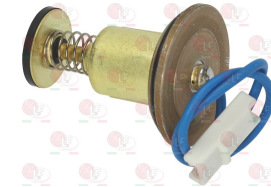

ELECTROLUX PROFESSIONAL 056589

3182020 PEL MAGNETIC GROUP
head $\varnothing$ 24 mm - end $\varnothing$ 18 mm - length 59 mm
thermocouple fitting M9x1
for tap PEL model 235