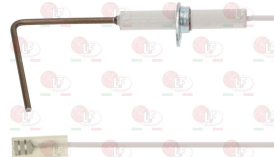

ELECTROLUX PROFESSIONAL 0A5169